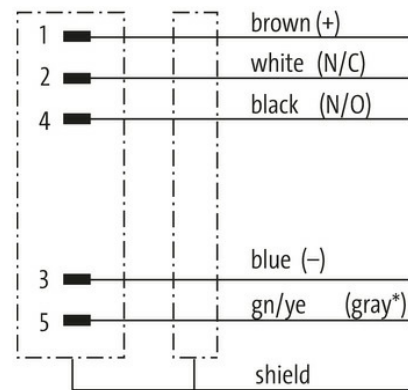

M12 male 0° A-cod. with cable shielded

PUR 5x0.34 shielded gy 2m

Male straight
M12, 5-pole
shielded
with cable sleeves

Plastic housings with good resistance against chemicals and oils.

The resistance to aggressive media should be individually tested for your application. Further details on request.
Further cable lengths on request.

[Link to Product](#)

Illustration

(* for cable type 203, 603, 243, 643)

Male