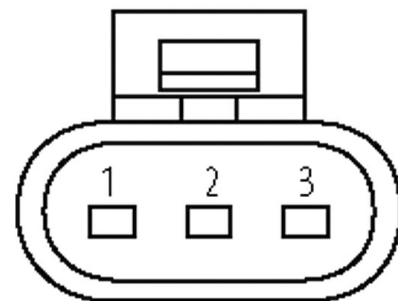

Link to Product

Illustration

Male
female contacts

Product may differ from Image

Form

Form 73081

Technical Data

Operating voltage	max. 24 V DC
Rated surge voltage	1.5 kV
Operating current per contact	max. 8 A
No. of poles	3-pole
LED display	no
Locking of ports	Snap-in connector
Protection	IP67 inserted and tightened (EN 60529)
Material	PUR
suitable for corrugated tube (internal Ø)	11 mm
Housing	AMP SuperSeal 1.5, black plastic
Additional suppressor	without components