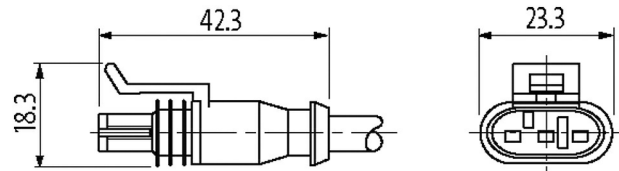

Valve plug SuperSeal female 3-pol. with cable

PUR 3x0.75 bk 1,5m

Xtreme - Outdoor

Male straight

max. 24 V DC

3-pole

without components

without cable sleeves

Link to Product

Illustration

Male
female contacts

Product may differ from Image

Form

Form 73081

Technical Data

Operating voltage	max. 24 V DC
Rated surge voltage	1.5 kV
Operating current per contact	max. 8 A
No. of poles	3-pole
LED display	no
Locking of ports	Snap-in connector
Protection	IP67 inserted and tightened (EN 60529)
Material	PUR
suitable for corrugated tube (internal Ø)	11 mm
Housing	AMP SuperSeal 1.5, black plastic
Additional suppressor	without components

Mounting method	inserted
Material (contact)	Copper alloy
Material (contact surface)	Sn
Material (gasket)	Silicon
Pollution Degree	3
Temperature range	-40...+125 °C, depending on cable quality

Cables

Cable number	513
No./diameter of wires	3× 0.75 mm ²
Wire isolation	PP (br, bl, bk)
C-track properties	4 Mio.
Jacket Color	black
Material (jacket)	PUR (UL)
Outer Ø	5.3 mm ±5%
Bend radius (moving)	10× outer Ø
Temperature range (fixed)	-40...+80 °C
Temperature range (mobile)	-25...+80 °C