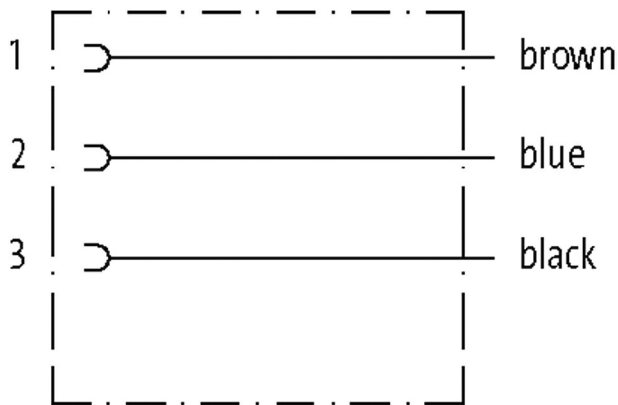

Valve plug SuperSeal female 3-pol. with cable

PUR 3x0.75 bk 1,5m

Xtreme - Outdoor

Male straight

max. 24 V DC

3-pole

without components

without cable sleeves

Link to Product

Illustration

Male
female contacts

Product may differ from Image

Form

Form 73081

Technical Data

Operating voltage	max. 24 V DC
Rated surge voltage	1.5 kV
Operating current per contact	max. 8 A
No. of poles	3-pole
LED display	no
Locking of ports	Snap-in connector
Protection	IP67 inserted and tightened (EN 60529)
Material	PUR
suitable for corrugated tube (internal Ø)	11 mm
Housing	AMP SuperSeal 1.5, black plastic
Additional suppressor	without components