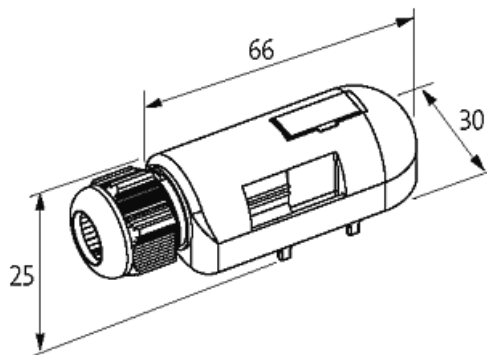

**PRE-WIRED CAP FOR EXACT8, 4XM8, 4-POL**

15.0m PUR 8x0,34+2x0,75, UL/CSA

for 4-way distribution box, 4-pole

Further cable lengths on request.

Plastic housings with good resistance against chemicals and oils.

The resistance to aggressive media should be individually tested for your application. Further details on request.

5.0 m

[Link to Product](#)**Illustration**

M8-Females 4-pole

 4 (S1)  2 (S2)  
 3 (-)  1 (+)

for 2 signals per port

1

2

Product may differ from Image

**Technical Data**

Total current	max. 8 A
Housing	Plastic, flame retardant

**General data**

Temperature range	-20...+80 °C, depending on cable quality
-------------------	--

**Cables**

Cable number	360
No./diameter of wires	8 x 0.34 + 2 x 0.75 mm <sup>2</sup>

Wire isolation	TPE (brgn, whgn, rdbl, grpk, gr, ye, gn, wh+br, bl)
C-track properties	5 Mio.
Jacket Color	gray
Material (jacket)	PUR (UL/CSA)
Outer Ø	9.2 mm ±5%
Bend radius (fixed)	5× outer Ø
Bend radius (moving)	10× outer Ø
Temperature range (fixed)	-40...+80 °C
Temperature range (mobile)	-5...+60 °C
Color (jacket)	gray