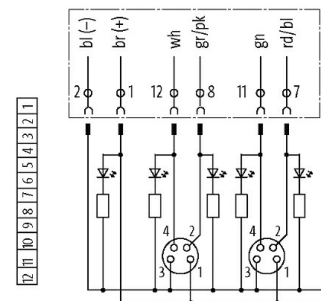

**PRE-WIRED CAP FOR EXACT8, 4XM8, 4-POL**

15.0m PUR 8x0,34+2x0,75, UL/CSA

for 4-way distribution box, 4-pole

Further cable lengths on request.

Plastic housings with good resistance against chemicals and oils.

The resistance to aggressive media should be individually tested for your application. Further details on request.

5.0 m

[Link to Product](#)**Illustration**

M8-Females 4-pole

 4 (S1)  2 (S2)  
 3 (-)  1 (+)

for 2 signals per port

1

2

Product may differ from Image

**Technical Data**

Total current	max. 8 A
Housing	Plastic, flame retardant

**General data**

Temperature range	-20...+80 °C, depending on cable quality
-------------------	--

**Cables**

Cable number	360
No./diameter of wires	8 x 0.34 + 2 x 0.75 mm <sup>2</sup>

Wire isolation	TPE (brgn, whgn, rdbl, grpk, gr, ye, gn, wh+br, bl)
C-track properties	5 Mio.
Jacket Color	gray
Material (jacket)	PUR (UL/CSA)
Outer Ø	9.2 mm ±5%
Bend radius (fixed)	5× outer Ø
Bend radius (moving)	10× outer Ø
Temperature range (fixed)	-40...+80 °C
Temperature range (mobile)	-5...+60 °C
Color (jacket)	gray