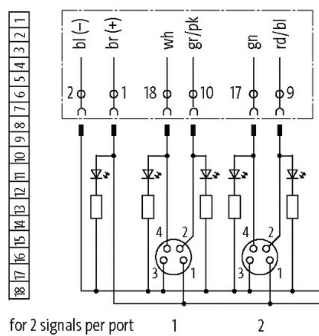

**PRE-WIRED CAP FOR EXACT8, 6XM8, 4 POLE**

10.0m PUR 12x0.34+2x0,75, UL/CSA

for 6-way distribution box, 4-pole

Further cable lengths on request.

Plastic housings with good resistance against chemicals and oils.

The resistance to aggressive media should be individually tested for your application. Further details on request.

10.0 m

**[Link to Product](#)****Illustration**

M8-Females 4-pole

 4 (S1) 2 (S2)  
 3 (-) 1 (+)
 

Product may differ from Image

**Technical Data**

Housing	Plastic, flame retardant
Total current	max. 8 A

**General data**

Temperature range	-20...+80 °C, depending on cable quality
-------------------	--

**Cables**

Cable number	389
No./diameter of wires	12x 0.34 + 2x 0.75 mm <sup>2</sup>
C-track properties	5 Mio.

Jacket Color	gray
Material (jacket)	PUR (UL/CSA)
Outer Ø	9.5 mm ±5%
Bend radius (fixed)	5× outer Ø
Bend radius (moving)	10× outer Ø
Temperature range (fixed)	-40...+80 °C
Temperature range (mobile)	-5...+60 °C
Approval (cable)	UL (AWM-Style 20233), CSA