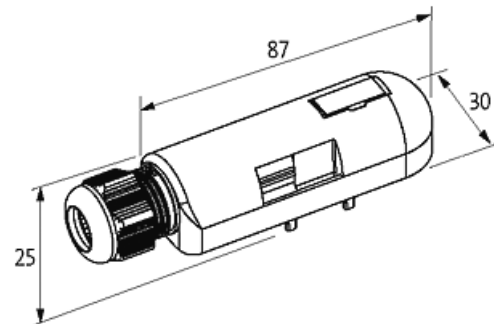

**PRE-WIRED CAP FOR EXACT8, 6XM8, 4 POLE**

10.0m PUR 12x0.34+2x0,75, UL/CSA

for 6-way distribution box, 4-pole

Further cable lengths on request.

Plastic housings with good resistance against chemicals and oils.

The resistance to aggressive media should be individually tested for your application. Further details on request.

10.0 m

**[Link to Product](#)****Illustration**

M8-Females 4-pole

 4 (S1) 2 (S2)  
 3 (-) 1 (+)
 

Product may differ from Image

**Technical Data**

Housing	Plastic, flame retardant
Total current	max. 8 A

**General data**

Temperature range	-20...+80 °C, depending on cable quality
-------------------	--

**Cables**

Cable number	389
No./diameter of wires	12x 0.34 + 2x 0.75 mm <sup>2</sup>
C-track properties	5 Mio.

Jacket Color	gray
Material (jacket)	PUR (UL/CSA)
Outer Ø	9.5 mm ±5%
Bend radius (fixed)	5× outer Ø
Bend radius (moving)	10× outer Ø
Temperature range (fixed)	-40...+80 °C
Temperature range (mobile)	-5...+60 °C
Approval (cable)	UL (AWM-Style 20233), CSA