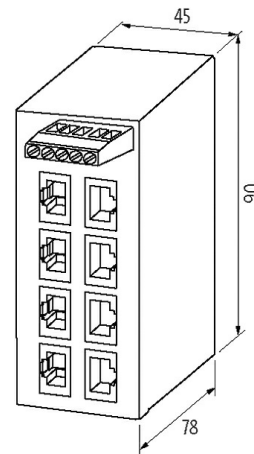

TREE 8TX Eco Gigabit Unmanaged Switch

8 port Gigabit unmanaged Switch

Connection cables are in the online shop under "Connection Technology".

[Link to Product](#)

Illustration

Product may differ from Image

Technical Data

Operating voltage	2x 9...30 V DC, redundancy
Transfer rate	10/100/1000 Mbit/s full duplex
Operating modes	Autocrossing Autonegotiation

General data

Mounting method	DIN-rail mountable TH35 (EN 60715)
Temperature range	0...+60 °C (storage temperature -10...+70 °C)
Housing	Black plastic
Protection	IP20
Dimensions H×W×D	90×45.2×78 mm

Connections

Fieldbus	8x RJ45
Supply	Screw plug-in terminal: 0.2...1.5 mm²

Switch Management

Protocols	no
Port Mirroring	no
VLAN (QoS) IEEE 802.p	yes
Alarm contact	no
Remote maintenance	no
Websserver	no
Switch Form	Unmanaged Switch

Diagnostic

Communication status	via LED
Monitoring - no voltage	yes