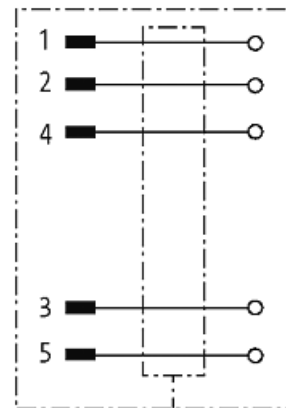

M12 MALE 90° SHIELDED WIREABLE SCREW TERM.5-pol. max.0,75mm² 4-6mm

Male 90°
M12, 5-pole
shielded
Sealing range (cable Ø): 4...6 mm

[Link to Product](#)**Illustration**

Male

Product may differ from Image

Form

Form 13341

Technical Data

Operating voltage	max. 60 V AC/DC
Operating current per contact	max. 4 A
Connection cross section	max. 0.75 mm ²
Sealing range (cable Ø)	4...6 mm
Protection	IP67 inserted and tightened (EN 60529)
Housing	Brass, nickel plated