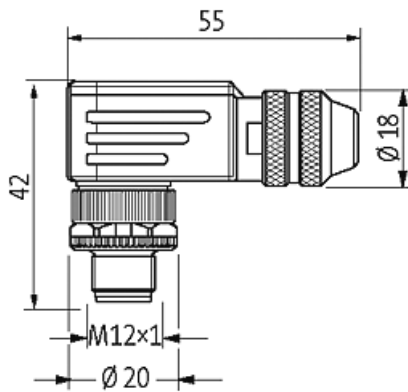

M12 MALE 90° SHIELDED WIREABLE SCREW TERM.5-pol. max.0,75mm² 4-6mm

Male 90°
M12, 5-pole
shielded
Sealing range (cable Ø): 4...6 mm

[Link to Product](#)**Illustration**

Male

Product may differ from Image

Form

Form 13341

Technical Data

Operating voltage	max. 60 V AC/DC
Operating current per contact	max. 4 A
Connection cross section	max. 0.75 mm ²
Sealing range (cable Ø)	4...6 mm
Protection	IP67 inserted and tightened (EN 60529)
Housing	Brass, nickel plated

General data

Temperature range -40...+85 °C

Commercial data

country of origin	DE
customs tariff number	85366990
EAN	4048879198820
eClass	27279221
Packaging unit	1