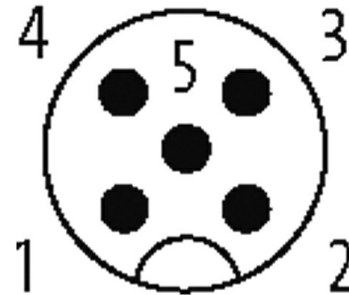

M12 MALE 90° SHIELDED WIREABLE SCREW TERM.5-pol. max.0,75mm² 4-6mm

Male 90°
M12, 5-pole
shielded
Sealing range (cable Ø): 4...6 mm

[Link to Product](#)**Illustration**

Male

Product may differ from Image

Form

Form 13341

Technical Data

Operating voltage	max. 60 V AC/DC
Operating current per contact	max. 4 A
Connection cross section	max. 0.75 mm ²
Sealing range (cable Ø)	4...6 mm
Protection	IP67 inserted and tightened (EN 60529)
Housing	Brass, nickel plated