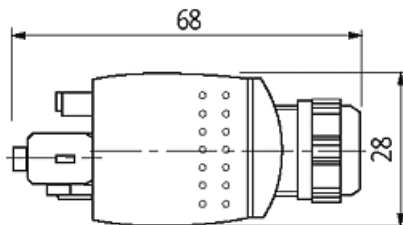

PUSHPULL SCRJ POF CONNECTOR

crimp contact version

[Link to Product](#)

Illustration

Height: 22.5 mm

Product may differ from Image

Commercial data

country of origin	DE
customs tariff number	85366990
EAN	4048879592581
eClass	27279220
Packaging unit	1