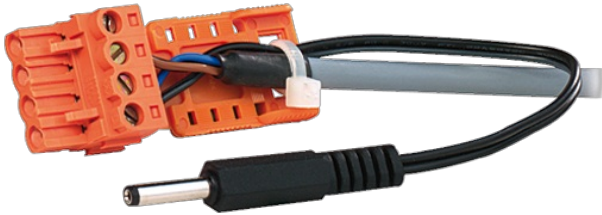

**MASI SYSTEM ACCESSORIES**

AS-Interface addressing cable

Spare cable  
for AS-Interface programming device**[Link to Product](#)****Illustration**

Product may differ from Image

**Commercial data**

country of origin	DE
customs tariff number	85444290
EAN	4048879049948
eClass	27069290
Packaging unit	1