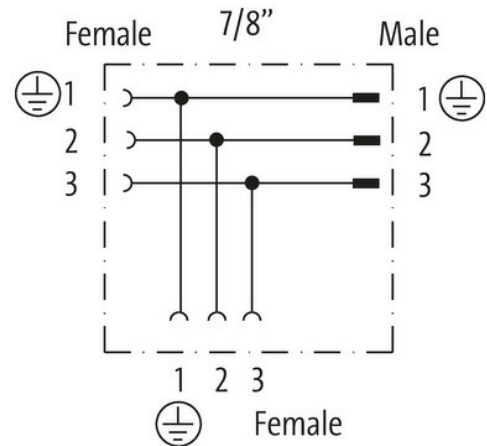

Mini (7/8) 3 pole Tee, Male (Ext.)/2x Female

Yellow Housing

T-coupler 7/8" – 7/8", female/male
3-pole
Parallel circuit

[Link to Product](#)

Illustration

Product may differ from Image

Form

Form A3T01

Technical Data

Operating voltage	max. 600 V AC/DC
Operating current per contact	max. 13 A
Locking of ports	Screw thread 7/8"
Protection	IP67 inserted and tightened (EN 60529)

Locking material	Anodized aluminum
suitable for corrugated tube (internal Ø)	without
Housing	PVC
General data	
Pollution Degree	3
Temperature range	-20...+105 °C
Commercial data	
country of origin	US
customs tariff number	85366990
EAN	4065909016022
Packaging unit	1.000