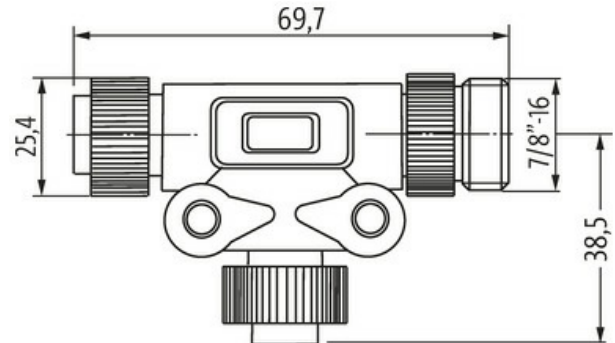

Mini (7/8) 3 pole Tee, Male (Ext.)/2x Female

Yellow Housing

T-coupler 7/8" – 7/8", female/male
3-pole
Parallel circuit

[Link to Product](#)

Illustration

Product may differ from Image

Form

Form A3T01

Technical Data

Operating voltage	max. 600 V AC/DC
Operating current per contact	max. 13 A
Locking of ports	Screw thread 7/8"
Protection	IP67 inserted and tightened (EN 60529)

Locking material	Anodized aluminum
suitable for corrugated tube (internal Ø)	without
Housing	PVC
General data	
Pollution Degree	3
Temperature range	-20...+105 °C
Commercial data	
country of origin	US
customs tariff number	85366990
EAN	4065909016022
Packaging unit	1.000