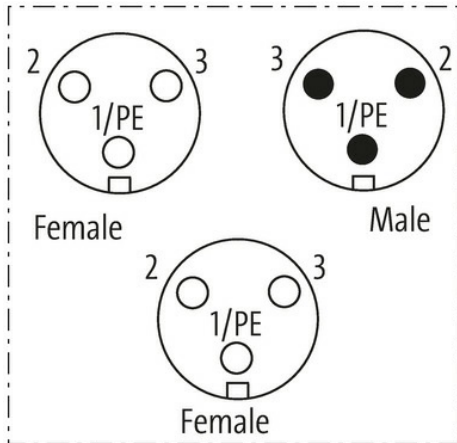

Mini (7/8) 3 pole Tee, Male (Ext.)/2x Female

Yellow Housing

T-coupler 7/8" – 7/8", female/male
3-pole
Parallel circuit

[Link to Product](#)

Illustration

Product may differ from Image

Form

Form A3T01

Technical Data

Operating voltage	max. 600 V AC/DC
Operating current per contact	max. 13 A
Locking of ports	Screw thread 7/8"
Protection	IP67 inserted and tightened (EN 60529)

Locking material	Anodized aluminum
suitable for corrugated tube (internal Ø)	without
Housing	PVC
General data	
Pollution Degree	3
Temperature range	-20...+105 °C
Commercial data	
country of origin	US
customs tariff number	85366990
EAN	4065909016022
Packaging unit	1.000