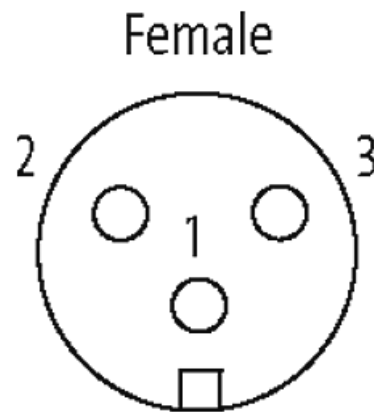

**Mini (7/8) 3 pole, Female 0° w/ Cable**

PVC 3x16AWG ye UL/CSA, STOOW

Female straight

7/8" (3-pole)

Power cable

USA

without cable sleeves

Further cable lengths on request.

Product may differ from Image

\* only for products with UL/CSA approved cable

**Form**

Form A3021

**Technical Data**

Operating voltage	max. 600 V AC/DC
Rated surge voltage	4.0 kV
Operating current per contact	max. 12 A
No. of poles	3
LED display	no
Locking of ports	Screw thread 7/8" (recommended torque 1.5 Nm) self-securing
Compression gland	7/8" (SW24)
Protection	IP68 inserted and tightened (EN 60529)

#### Cables

Cable number	UBB
--------------	-----

No./diameter of wires	3× 1.5 mm <sup>2</sup>
-----------------------	------------------------

Construction (core)	approx. 3.1 mm
---------------------	----------------