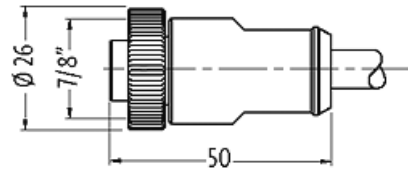

**Mini (7/8) 3 pole, Female 0° w/ Cable**

PVC 3x16AWG ye UL/CSA, STOOW

Female straight

7/8" (3-pole)

Power cable

USA

without cable sleeves

Further cable lengths on request.

Product may differ from Image

\* only for products with UL/CSA approved cable

**Form**

Form A3021

**Technical Data**

Operating voltage	max. 600 V AC/DC
Rated surge voltage	4.0 kV
Operating current per contact	max. 12 A
No. of poles	3
LED display	no
Locking of ports	Screw thread 7/8" (recommended torque 1.5 Nm) self-securing
Compression gland	7/8" (SW24)
Protection	IP68 inserted and tightened (EN 60529)