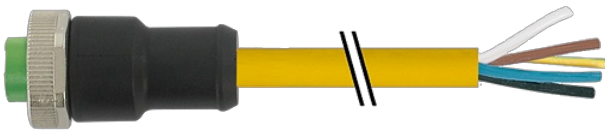

**Mini (7/8) 3 pole, Female 0° w/ Cable**

PVC 3x16AWG ye UL/CSA, STOOW

Female straight

7/8" (3-pole)

Power cable

USA

without cable sleeves

Further cable lengths on request.

Product may differ from Image

\* only for products with UL/CSA approved cable

**Form**

Form A3021

**Technical Data**

Operating voltage	max. 600 V AC/DC
Rated surge voltage	4.0 kV
Operating current per contact	max. 12 A
No. of poles	3
LED display	no
Locking of ports	Screw thread 7/8" (recommended torque 1.5 Nm) self-securing
Compression gland	7/8" (SW24)
Protection	IP68 inserted and tightened (EN 60529)

Locking material	Zinc die casting, matte nickel plated
------------------	---------------------------------------

Material	PUR
----------	-----

#### General data

Mounting method	inserted, tightened
-----------------	---------------------

Pollution Degree	3
------------------	---

Temperature range	-25...+80 °C, depending on cable quality
-------------------	------------------------------------------