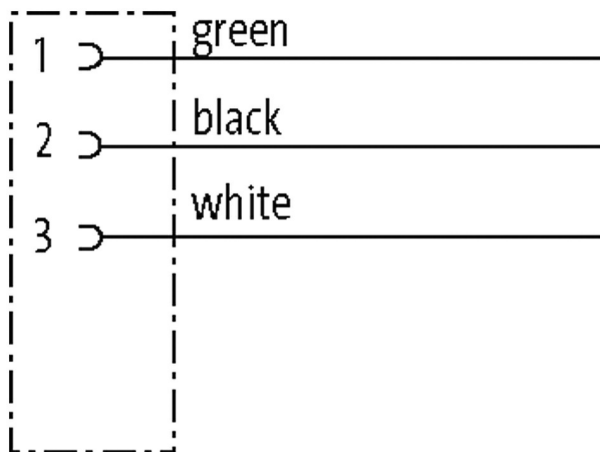

Mini (7/8) 3 pole, Female 0° w/ Cable

PVC 3x16AWG ye UL/CSA, STOOW

Female straight

7/8" (3-pole)

Power cable

USA

without cable sleeves

Further cable lengths on request.

Plastic housings with good resistance against chemicals and oils.

The resistance to aggressive media should be individually tested for your application. Further details on request.

Link to Product

Illustration

Product may differ from Image

* only for products with UL/CSA approved cable

Form

Form A3021

Technical Data

Operating voltage	max. 600 V AC/DC
Rated surge voltage	4.0 kV
Operating current per contact	max. 12 A
No. of poles	3
LED display	no
Locking of ports	Screw thread 7/8" (recommended torque 1.5 Nm) self-securing
Compression gland	7/8" (SW24)
Protection	IP68 inserted and tightened (EN 60529)