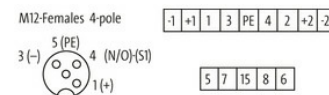

EXACT12, 8XM12, 4 POLE BASIC HOUSING

Without homerun-cable

8-way, 4-pole

Form PNP

Screw plug-in terminals

Plastic housings with good resistance against chemicals and oils.

The resistance to aggressive media should be individually tested for your application. Further details on request.

Link to Product

Illustration