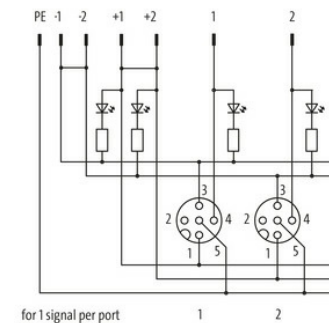

EXACT12, 8XM12, 4 POLE BASIC HOUSING

Without homerun-cable

8-way, 4-pole

Form PNP

Screw plug-in terminals

Plastic housings with good resistance against chemicals and oils.

The resistance to aggressive media should be individually tested for your application. Further details on request.

Link to Product

Illustration

Product may differ from Image

Technical Data

Operating voltage	24 V DC
Operating current per contact	max. 4 A
Protection	IP65/IP67
Housing	Plastic, flame retardant
Total current	max. 8 A

General data

Temperature range	-20...+70 °C
-------------------	--------------

Contact Layout

PIN 1	(+)
-------	-----

PIN 3	(-)
PIN 4	(NO)/(S1)
PIN 5	(Earth)
	LED (green): Power / LED (yellow): (S1)

Commercial data