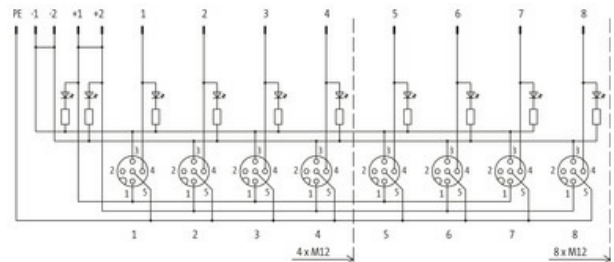

EXACT12, 8XM12, 4 POLE BASIC HOUSING

Without homerun-cable

8-way, 4-pole

Form PNP

Screw plug-in terminals

Plastic housings with good resistance against chemicals and oils.

The resistance to aggressive media should be individually tested for your application. Further details on request.

Link to Product

Illustration

Product may differ from Image

Technical Data

Operating voltage	24 V DC
Operating current per contact	max. 4 A
Protection	IP65/IP67
Housing	Plastic, flame retardant
Total current	max. 8 A

General data

Temperature range	-20...+70 °C
-------------------	--------------

Contact Layout

PIN 1	(+)
-------	-----

PIN 3	(-)
PIN 4	(NO)/(S1)
PIN 5	(Earth)
	LED (green): Power / LED (yellow): (S1)

Commercial data