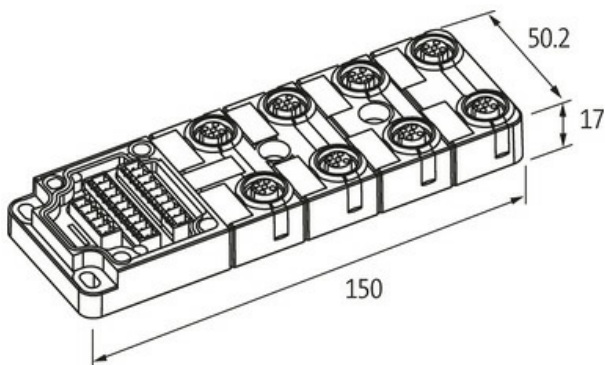

EXACT12, 8XM12, 4 POLE BASIC HOUSING

Without homerun-cable

8-way, 4-pole

Form PNP

Screw plug-in terminals

Plastic housings with good resistance against chemicals and oils.

The resistance to aggressive media should be individually tested for your application. Further details on request.

Link to Product

Illustration

Product may differ from Image

Technical Data

Operating voltage	24 V DC
Operating current per contact	max. 4 A
Protection	IP65/IP67
Housing	Plastic, flame retardant
Total current	max. 8 A

General data

Temperature range	-20...+70 °C
-------------------	--------------

Contact Layout

PIN 1	(+)
-------	-----

PIN 3	(-)
PIN 4	(NO)/(S1)
PIN 5	(Earth)
	LED (green): Power / LED (yellow): (S1)

Commercial data