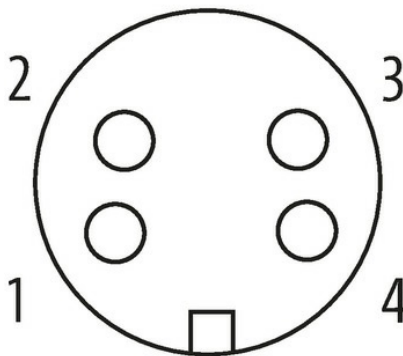

7/8" FEMALE FLANGE PLUG

Wire 4X0.75 1m

Flange female
7/8" (4-pole)
with multi-strand wire

[Link to Product](#)**Illustration****Female**

Product may differ from Image

**Form**

Form 78361

Technical Data

Operating voltage	max. 300 V; max. 600 V (UL)
Rated surge voltage	4.0 kV
Operating current per contact	max. 7 A
Material group	IEC 60664-1, category III

Locking of ports	Screw thread 7/8" (recommended torque 1.5 Nm) self-securing
Compression gland	7/8" (SW24)
Protection	IP68 inserted and tightened (EN 60529)

General data

Material (contact)	Brass, gold plated
Pollution Degree	3
Temperature range	-25...+85 °C

Cables

No./diameter of wires	4x 0.75 mm ²
Wire isolation	PVC (br, wh, bl, bk)
Cable number	977

Commercial data