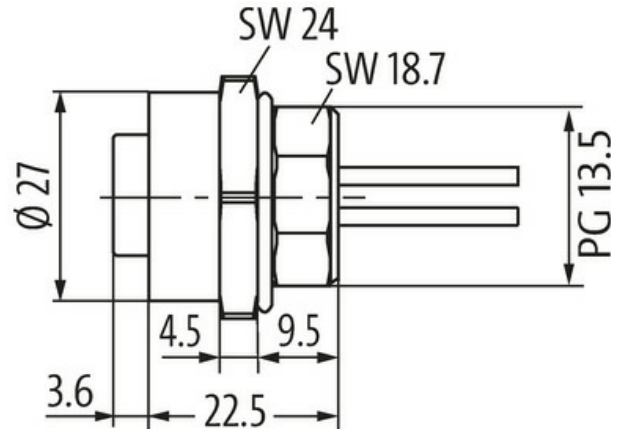

7/8" FEMALE FLANGE PLUG

Wire 4X0.75 1m

Flange female
7/8" (4-pole)
with multi-strand wire

[Link to Product](#)**Illustration****Female**

Product may differ from Image

**Form**

Form 78361

Technical Data

Operating voltage	max. 300 V; max. 600 V (UL)
Rated surge voltage	4.0 kV
Operating current per contact	max. 7 A
Material group	IEC 60664-1, category III

Locking of ports	Screw thread 7/8" (recommended torque 1.5 Nm) self-securing
Compression gland	7/8" (SW24)
Protection	IP68 inserted and tightened (EN 60529)

General data

Material (contact)	Brass, gold plated
Pollution Degree	3
Temperature range	-25...+85 °C

Cables

No./diameter of wires	4x 0.75 mm ²
Wire isolation	PVC (br, wh, bl, bk)
Cable number	977

Commercial data