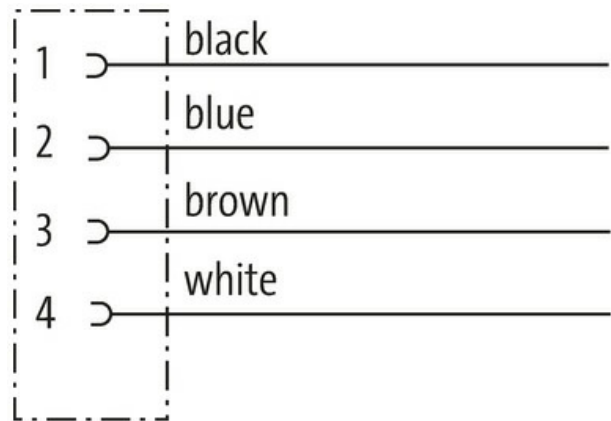

7/8" FEMALE FLANGE PLUG

Wire 4X0.75 1m

Flange female
7/8" (4-pole)
with multi-strand wire

[Link to Product](#)**Illustration****Female**

Product may differ from Image

**Form**

Form 78361

Technical Data