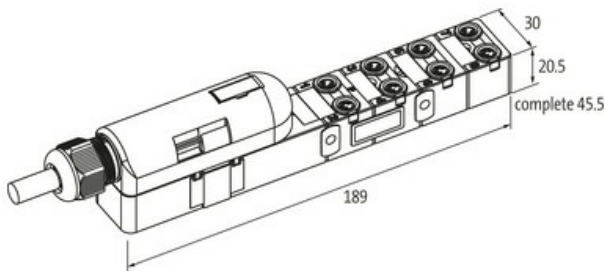

EXACT8, 8XM8, 4 POLE PLUG. CAP, SPRING-TERM.

15.0m PUR 16x0,34+2x0,75, UL/CSA

15.0 m

[Link to Product](#)**Illustration****M8-Females 4-pole**

4 (S1) 2 (S2)
3 (-) 1 (+)

Product may differ from Image

**Form**

Form 88140

Technical Data

Operating voltage	24 V DC
Operating current per contact	max. 2 A
Locking of ports	Screw thread (M8x1 mm)
Protection	IP67 inserted and tightened (EN 60529)
Housing	Plastic, flame retardant
Signal per port	2
Total current	max. 8 A

General data

Temperature range -20...+80 °C, depending on cable quality

CablesNo./diameter of wires 16x 0.34 + 2x 0.75 mm²

C-track properties	5 Mio.
Outer Ø	10.4 mm ±5%
Cable number	396
Jacket Color	gray
Temperature range (fixed)	-40...+80 °C
Temperature range (mobile)	-5...+60 °C
Bend radius (fixed)	5× outer Ø
Bend radius (moving)	10× outer Ø
Material (jacket)	PUR (UL/CSA)

Contact Layout

PIN 1	(+)
PIN 2	(NC)/(S2)
PIN 3	(-)
PIN 4	(NO)/(S1)
LED (green): Power / LED (yellow): (S1) / LED (white): Signal (S2)	

Commercial data

country of origin	CZ
customs tariff number	85444290
EAN	4048879054355
eClass	27143423
Packaging unit	1.000