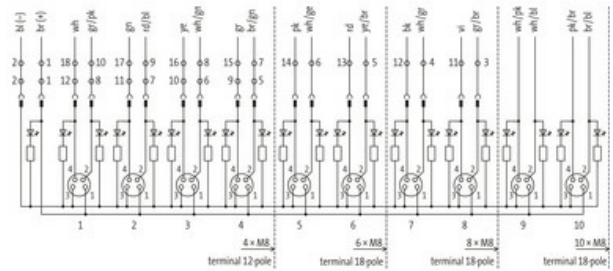

EXACT8, 8XM8, 4 POLE PLUG. CAP, SPRING-TERM.

15.0m PUR 16x0,34+2x0,75, UL/CSA

15.0 m

[Link to Product](#)**Illustration****M8-Females 4-pole**

4 (S1) 2 (S2)
3 (-) 1 (+)

Product may differ from Image

**Form**

Form 88140

Technical Data

Operating voltage	24 V DC
Operating current per contact	max. 2 A
Locking of ports	Screw thread (M8x1 mm)
Protection	IP67 inserted and tightened (EN 60529)
Housing	Plastic, flame retardant
Signal per port	2
Total current	max. 8 A

General data

Temperature range -20...+80 °C, depending on cable quality

CablesNo./diameter of wires 16x 0.34 + 2x 0.75 mm²

C-track properties	5 Mio.
Outer Ø	10.4 mm ±5%
Cable number	396
Jacket Color	gray
Temperature range (fixed)	-40...+80 °C
Temperature range (mobile)	-5...+60 °C
Bend radius (fixed)	5× outer Ø
Bend radius (moving)	10× outer Ø
Material (jacket)	PUR (UL/CSA)

Contact Layout

PIN 1	(+)
PIN 2	(NC)/(S2)
PIN 3	(-)
PIN 4	(NO)/(S1)
LED (green): Power / LED (yellow): (S1) / LED (white): Signal (S2)	

Commercial data

country of origin	CZ
customs tariff number	85444290
EAN	4048879054355
eClass	27143423
Packaging unit	1.000