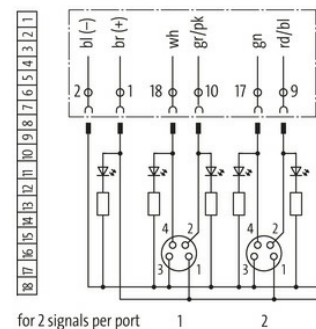

EXACT8, 8XM8, 4 POLE PLUG. CAP, SPRING-TERM.

15.0m PUR 16x0,34+2x0,75, UL/CSA

15.0 m

[Link to Product](#)**Illustration****M8-Females 4-pole**

4 (S1) 2 (S2)
3 (-) 1 (+)

Product may differ from Image

**Form**

Form 88140

Technical Data

Operating voltage	24 V DC
Operating current per contact	max. 2 A
Locking of ports	Screw thread (M8x1 mm)
Protection	IP67 inserted and tightened (EN 60529)
Housing	Plastic, flame retardant
Signal per port	2
Total current	max. 8 A

General data

Temperature range -20...+80 °C, depending on cable quality

CablesNo./diameter of wires 16x 0.34 + 2x 0.75 mm²

C-track properties	5 Mio.
Outer Ø	10.4 mm ±5%
Cable number	396
Jacket Color	gray
Temperature range (fixed)	-40...+80 °C
Temperature range (mobile)	-5...+60 °C
Bend radius (fixed)	5× outer Ø
Bend radius (moving)	10× outer Ø
Material (jacket)	PUR (UL/CSA)

Contact Layout

PIN 1	(+)
PIN 2	(NC)/(S2)
PIN 3	(-)
PIN 4	(NO)/(S1)
LED (green): Power / LED (yellow): (S1) / LED (white): Signal (S2)	

Commercial data

country of origin	CZ
customs tariff number	85444290
EAN	4048879054355
eClass	27143423
Packaging unit	1.000