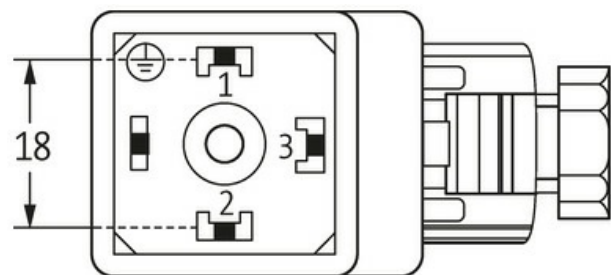

## SVS VALVE PLUG FORM A 18MM FIELD-WIREABLE

24...230V LED M16x1.5

Form A (18 mm) for pressure switch

24...230 V AC/DC

LED yellow (3)

metric

Plastic housings with good resistance against chemicals and oils.

#### Illustration

Height: 41 mm

Product may differ from Image

#### Technical Data

Operating voltage	24...230 V AC/DC
Operating current per contact	max. 4 A
Locking of ports	M3 (recommended torque 0.4 Nm)
Protection	IP65 inserted and tightened (EN 60529)
Configuration	3 contacts + PE