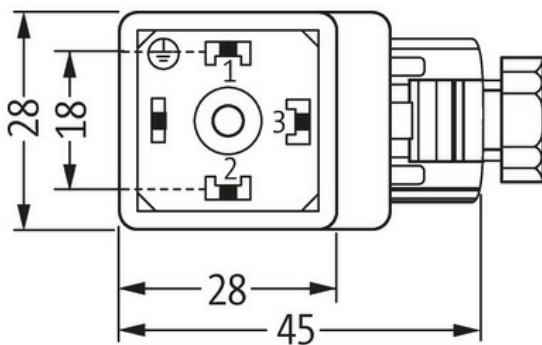

## SVS VALVE PLUG FORM A 18MM FIELD-WIREABLE

24...230V LED M16x1.5

Form A (18 mm) for pressure switch

24...230 V AC/DC

LED yellow (3)

metric

Plastic housings with good resistance against chemicals and oils.

#### Illustration

Height: 41 mm

Product may differ from Image

#### Technical Data

Operating voltage	24...230 V AC/DC
Operating current per contact	max. 4 A
Locking of ports	M3 (recommended torque 0.4 Nm)
Protection	IP65 inserted and tightened (EN 60529)
Configuration	3 contacts + PE