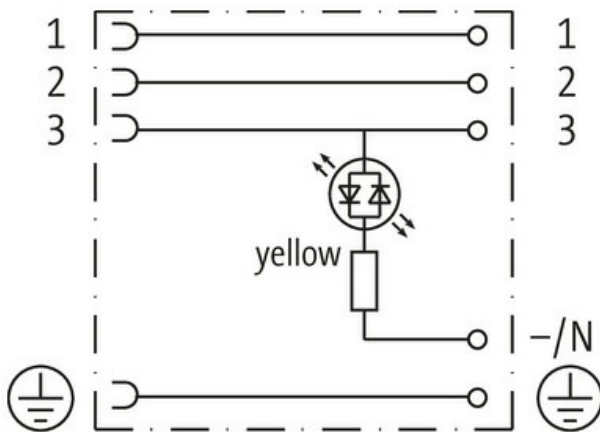

## SVS VALVE PLUG FORM A 18MM FIELD-WIREABLE

24...230V LED M16x1.5

Form A (18 mm) for pressure switch

24...230 V AC/DC

LED yellow (3)

metric

Plastic housings with good resistance against chemicals and oils.

#### Illustration

Height: 41 mm

Product may differ from Image

#### Technical Data

Operating voltage	24...230 V AC/DC
Operating current per contact	max. 4 A
Locking of ports	M3 (recommended torque 0.4 Nm)
Protection	IP65 inserted and tightened (EN 60529)
Configuration	3 contacts + PE