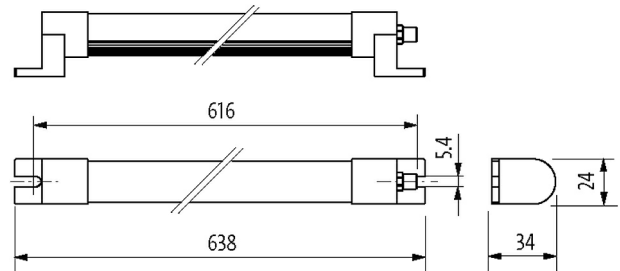

Modlight Illumix Slim Line 16W

LED machine lamp, IP54, 24VDC, M8 connection

Modlight Illumix Slim Line
16 W

Link to Product

Illustration

Product may differ from Image

Technical Data

Operating voltage	24 V DC (21.6...27.6 V DC)
No. of poles	4-pole
Coding	A-coded
Connection	M8 (male)
Luminaire light yield	approx. 105 lm/W
Luminaire light current	approx. 1680 lm
Color reproduction (Ra)	> 80
Light color	Daylight white, approx. 5500 K
Lighting angle	> 120°
Input current	16 W

General data

Mounting method	rotatable
Temperature range	-30...+50 °C
Material (housing)	Anodized aluminum
Material (light cover)	Diffuse polystyrene (PS)
Installation altitude	Operation up to 2 000 m
Vibration stress	2...9 Hz/10 mm; 9...200 Hz/3 g
Screw head-Ø	max. 12 mm/M5
Relative humidity	5...95%
Protection	IP54
Dimensions H×W×D	34×638×24 mm (1.34×25.12×0.94 in)
Shock load	50 g, 11 ms

Commercial data

country of origin	DE
customs tariff number	94054231
EAN	4048879670753