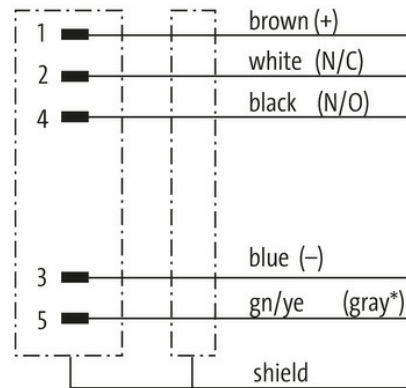

M12 male 0° A-cod. with cable shielded

PUR 5x0.34 shielded gy 7m

Male straight
M12, 5-pole
shielded
with cable sleeves

Plastic housings with good resistance against chemicals and oils.

The resistance to aggressive media should be individually tested for your application. Further details on request.
Further cable lengths on request.

[Link to Product](#)

Illustration

(* for cable type 203, 603, 243, 643)

Male