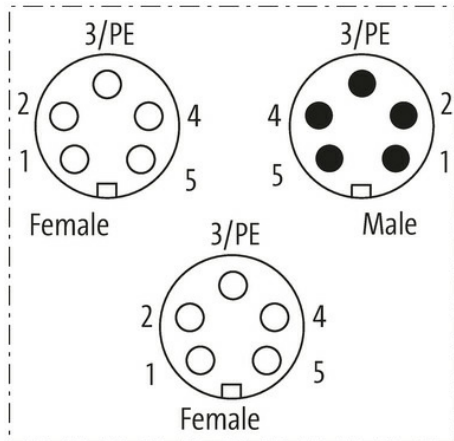

Mini (7/8) 5 pole Tee, Male (Ext.)/2x Female

Yellow Housing

5-pole

T-coupler 7/8" – 7/8", female/male

Parallel circuit

[Link to Product](#)

Illustration

Product may differ from Image

Form

Form A5T01

Technical Data

Operating voltage	max. 600 V AC/DC
Operating current per contact	max. 8 A
Locking of ports	Screw thread 7/8"
Protection	IP67 inserted and tightened (EN 60529)

Locking material	Anodized aluminum
suitable for corrugated tube (internal Ø)	without
Housing	PVC

General data

Pollution Degree	3
Temperature range	-20...+105 °C

Commercial data

customs tariff number	85366990
EAN	4065909016145
Packaging unit	1.000