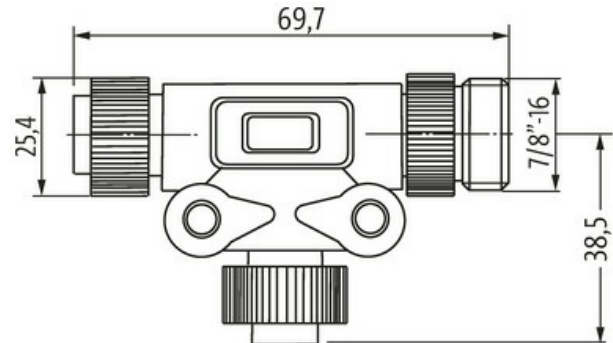

Mini (7/8) 5 pole Tee, Male (Ext.)/2x Female

Yellow Housing

5-pole

T-coupler 7/8" – 7/8", female/male

Parallel circuit

[Link to Product](#)

Illustration

Product may differ from Image

Form

Form A5T01

Technical Data

Operating voltage	max. 600 V AC/DC
Operating current per contact	max. 8 A
Locking of ports	Screw thread 7/8"
Protection	IP67 inserted and tightened (EN 60529)

Locking material	Anodized aluminum
suitable for corrugated tube (internal Ø)	without
Housing	PVC

General data

Pollution Degree	3
Temperature range	-20...+105 °C

Commercial data

customs tariff number	85366990
EAN	4065909016145
Packaging unit	1.000