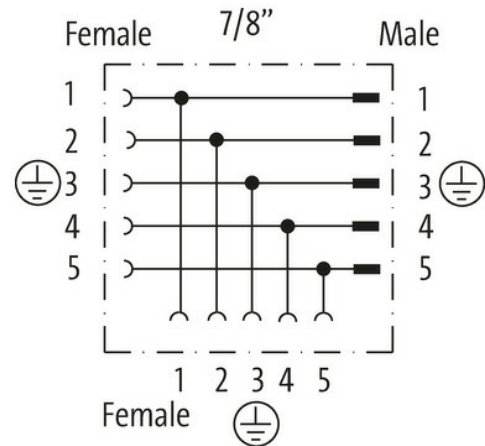

Mini (7/8) 5 pole Tee, Male (Ext.)/2x Female

Yellow Housing

5-pole

T-coupler 7/8" – 7/8", female/male

Parallel circuit

[Link to Product](#)

Illustration

Product may differ from Image

Form

Form A5T01

Technical Data

Operating voltage	max. 600 V AC/DC
Operating current per contact	max. 8 A
Locking of ports	Screw thread 7/8"
Protection	IP67 inserted and tightened (EN 60529)

Locking material	Anodized aluminum
suitable for corrugated tube (internal Ø)	without
Housing	PVC

General data

Pollution Degree	3
Temperature range	-20...+105 °C

Commercial data

customs tariff number	85366990
EAN	4065909016145
Packaging unit	1.000