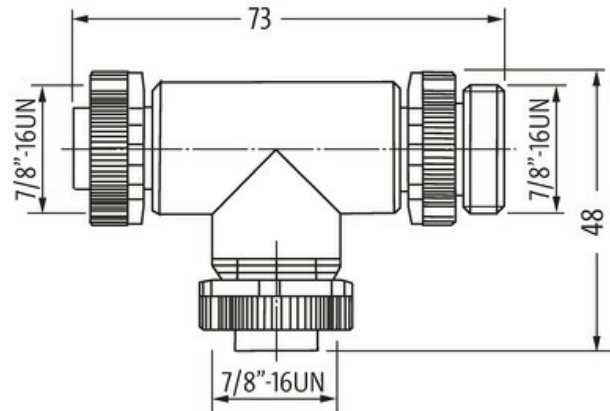

Mini (7/8) 3 pole Tee, Male (Ext.)/2x Female

Red Housing

T-coupler 7/8" – 7/8", female/male
3-pole
Parallel circuit

[Link to Product](#)

Illustration

Product may differ from Image

Form

Form A3T05

Technical Data

Operating voltage	max. 600 V AC/DC
Operating current per contact	max. 13 A
Locking of ports	Screw thread 7/8"
Protection	IP67 inserted and tightened (EN 60529)