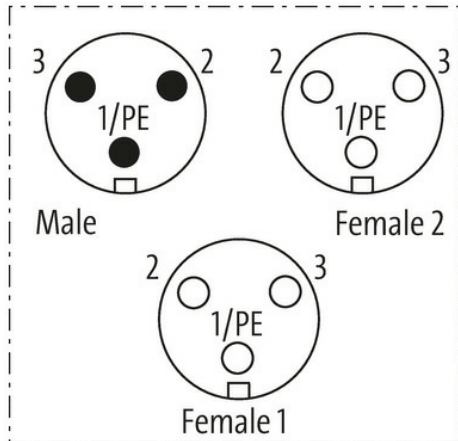

### Mini (7/8) 3 pole Tee, Male (Ext.)/2x Female

Red Housing

T-coupler 7/8" – 7/8", female/male  
3-pole  
Parallel circuit

#### Illustration

Product may differ from Image

#### Technical Data

Operating voltage	max. 600 V AC/DC
Operating current per contact	max. 13 A
Locking of ports	Screw thread 7/8"
Protection	IP67 inserted and tightened (EN 60529)

Locking material	Anodized aluminum
suitable for corrugated tube (internal Ø)	without
Housing	PVC