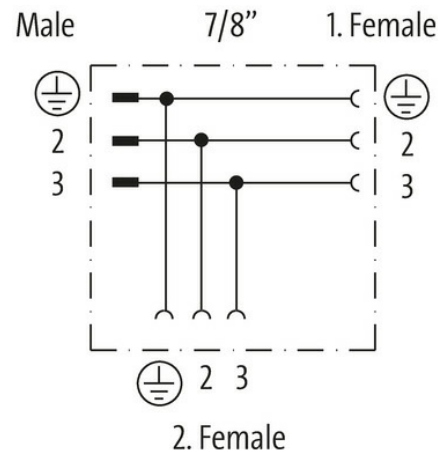

### Mini (7/8) 3 pole Tee, Male (Ext.)/2x Female

Red Housing

T-coupler 7/8" – 7/8", female/male  
3-pole  
Parallel circuit

#### Illustration

Product may differ from Image

#### Technical Data

Operating voltage	max. 600 V AC/DC
Operating current per contact	max. 13 A
Locking of ports	Screw thread 7/8"
Protection	IP67 inserted and tightened (EN 60529)

Locking material	Anodized aluminum
suitable for corrugated tube (internal Ø)	without
Housing	PVC