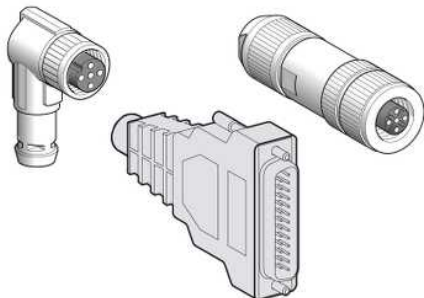

GENERIC IMAGE FOR
CONNECTORS

Main

Range of product	Magelis XBT GC, GT/GK with control
Accessory / separate part category	Connection accessories
Accessory / separate part type	Connector
Accessory / separate part designation	Direct I/O connector
Accessory / separate part destination	3.8" screen HMI controller