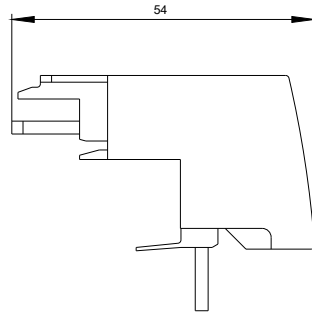

last modified:

10/07/2016