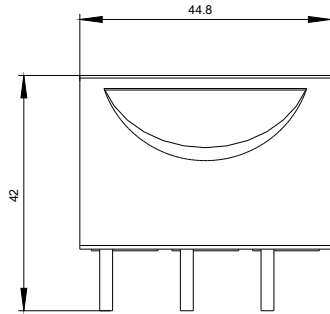

last modified:

10/07/2016