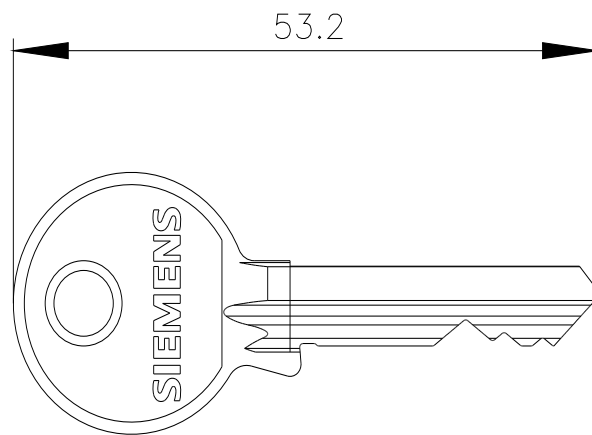

key for key-operated switch Siemens, lock no. LSG 1

product brand name	SIRIUS ACT
product designation	Keys
design of the product	Siemens
product type designation	3SU1
Actuator	
key number	LSG1
Substance Prohibitance (Date)	10/01/2014
Ambient conditions	
ambient temperature	70 ... -25 °C
<ul style="list-style-type: none"> during operation during storage and transport 	-40 ... +80 °C
environmental category during operation according to IEC 60721	3M6, 3S2, 3B2, 3C3, 3K6 (with relative air humidity of 10 ... 95%)
Installation/ mounting/ dimensions	
height	21.5 mm
width	2.2 mm
depth	53.2 mm
Accessories	
material of accessory	Metal
color of accessory	Silver
Certificates/ approvals	
General Product Approval	Declaration of Conformity

Image database (product images, 2D dimension drawings, 3D models, device circuit diagrams, EPLAN macros, ...)

http://www.automation.siemens.com/bilddb/cax_de.aspx?mlfb=3SU1950-0FN80-0AA0&lang=en

last modified: