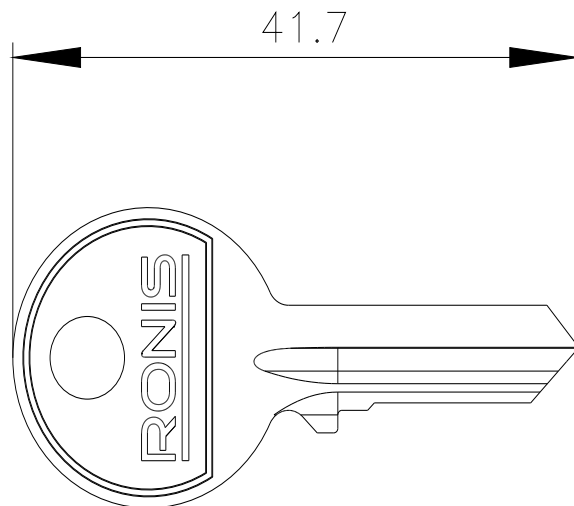

Further information

Information- and Downloadcenter (Catalogs, Brochures,...)

<https://www.siemens.com/ic10>

Industry Mall (Online ordering system)

<https://mall.industry.siemens.com/mall/en/en/Catalog/product?mlfb=3SU1950-0FB80-0AA0>

Cax online generator

<http://support.automation.siemens.com/WW/CAXorder/default.aspx?lang=en&mlfb=3SU1950-0FB80-0AA0>

Service&Support (Manuals, Certificates, Characteristics, FAQs,...)

<https://support.industry.siemens.com/cs/ww/en/ps/3SU1950-0FB80-0AA0>

Image database (product images, 2D dimension drawings, 3D models, device circuit diagrams, EPLAN macros, ...)

<http://www.automation.siemens.com/bilddb/cax_de.aspx?mlfb=3SU1950-0FB80-0AA0&lang=en>

last modified:

4/4/2022