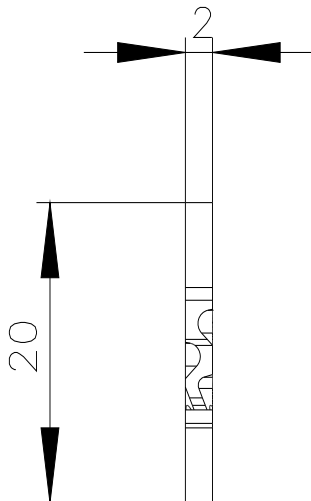

Further information

Information- and Downloadcenter (Catalogs, Brochures,...)

<https://www.siemens.com/ic10>

Industry Mall (Online ordering system)

<https://mall.industry.siemens.com/mall/en/en/Catalog/product?mlfb=3SU1950-0FB80-0AA0>

Cax online generator

<http://support.automation.siemens.com/WW/CAXorder/default.aspx?lang=en&mlfb=3SU1950-0FB80-0AA0>

Service&Support (Manuals, Certificates, Characteristics, FAQs,...)

<https://support.industry.siemens.com/cs/ww/en/ps/3SU1950-0FB80-0AA0>

Image database (product images, 2D dimension drawings, 3D models, device circuit diagrams, EPLAN macros, ...)

<http://www.automation.siemens.com/bilddb/cax_de.aspx?mlfb=3SU1950-0FB80-0AA0&lang=en>

last modified:

4/4/2022