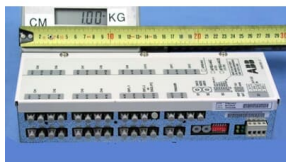

PRODUCT-DETAILS

Branching unit

PPCS BRANCH. & DA APBU-44CE; PPCS BRANCH. & DA APBU-44CE

General Information

Global Commercial Alias	Branching unit
Product ID	68243262
ABB Type Designation	PPCS BRANCH. & DA APBU-44CE
Catalog Description	PPCS BRANCH. & DA APBU-44CE; PPCS BRANCH. & DA APBU-44CE
Long Description	PPCS BRANCH & DA

Ordering

Core Credit	0.00
Customs Tariff Number	85044084
HS Code	850440 -- ELECTRICAL MACHINERY AND EQUIPMENT AND PARTS THEREOF; SOUND RECORDERS AND REPRODUCERS, TELEVISION IMAGE AND SOUND RECORDERS AND REPRODUCERS, AND PARTS AND ACCESSORIES OF SUCH ARTICLES;Electrical transformers, static converters (for example, rectifiers) and inductors;Static converters
Invoice Description	PPCS BRANCH. & DA APBU-44CE
Made To Order	Yes
Minimum Order Quantity	1 piece
Order Multiple	1 piece