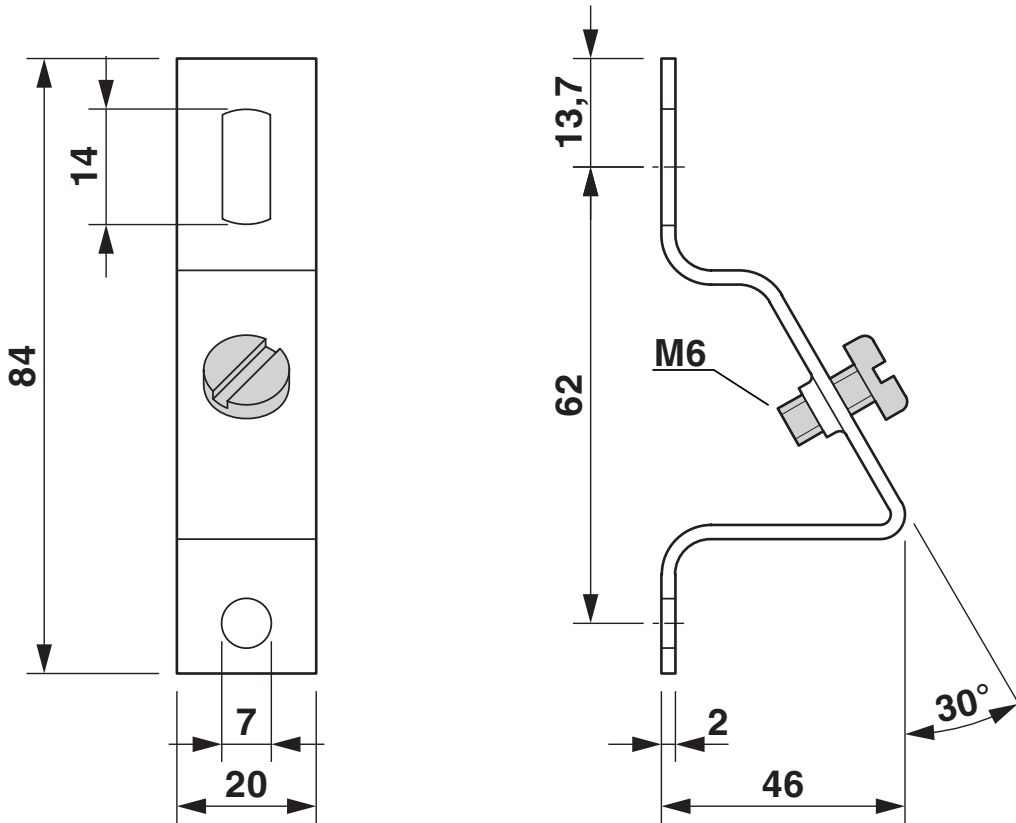

BG/SH - Angled brackets

1201099

<https://www.phoenixcontact.com/gb/products/1201099>

Drawings

Dimensional drawing