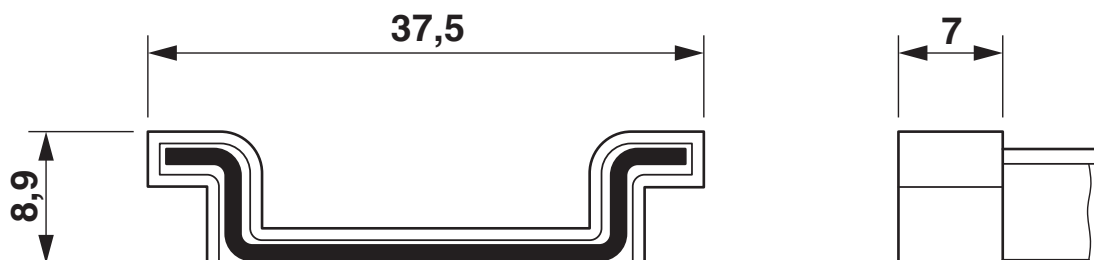

NS 35/ 7,5 CAP - End cap

1206560

<https://www.phoenixcontact.com/gb/products/1206560>

Drawings

Dimensional drawing