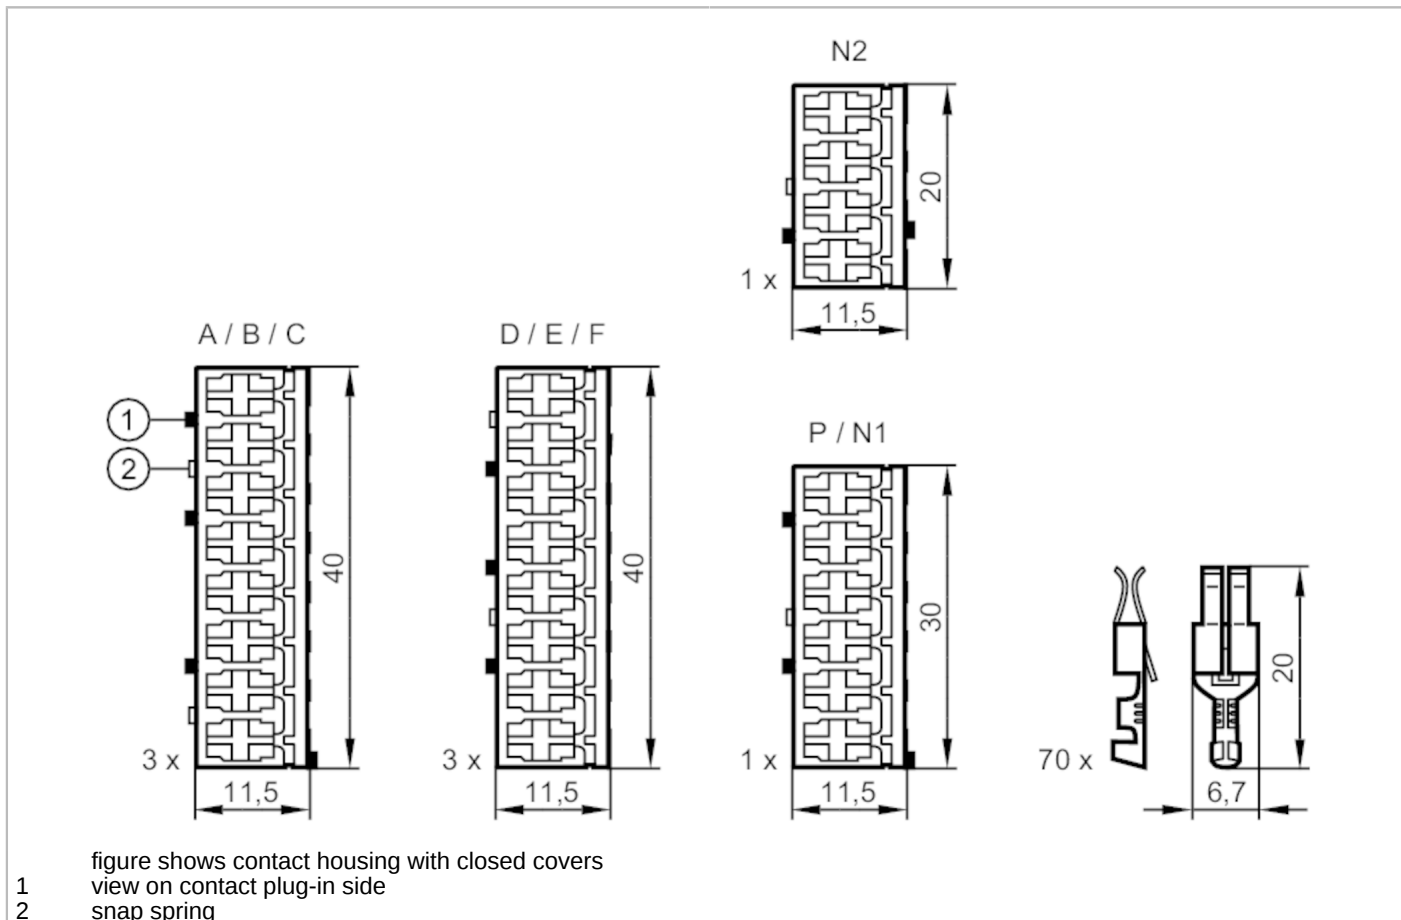

EC0456

Standard timer contact housing with contacts

Basic/Connection Set

Application	
Design	for BasicController, for ecomatBasic
Mechanical data	
Weight	[g] 77.5
Accessories	
Items supplied	Standard timer contact housing: 3, 8-pole, grey Standard timer contact housing: 3, 8-pole, natural Standard timer contact housing: 1, 6-pole, natural Standard timer contact housing: 1, 4-pole, natural standard timer contacts: 10 x 0,2...0,5 mm ² , tin-plated standard timer contacts: 40 x 0,5...1,0 mm ² , tin-plated standard timer contacts: 20 x 1,0...2,5 mm ² , tin-plated
Remarks	
Pack quantity	1 pcs.