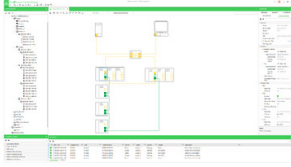

Product datasheet

Specifications

License, EcoStruxure Control Expert, service pack base, large L, 1 user, node locked,digital license

CEXSPUCZLSPAZZ

EAN Code: 3606482132498

Main

Range of product	EcoStruxure Control Expert
Product or component type	License
Format	Digital
Software type	Service pack base
Type of license	Node locked license
Software version	V16
Operating system requirement	Windows 10 Windows 11 Windows Server 2019 Windows Server 2022
User language	Italian Chinese Spanish English German French

Complementary

License category	Permanent
Product compatibility	Modicon controller
Software designation	Control Expert large
Software function	Engineering
Hosting option	On-premise
License size	Single (1 user)
Memory requirement	8 GB
Display resolution	800 x 600 pixels VGA

Contractual warranty

Warranty (in months)	18

Disclaimer: This documentation is not intended as a substitute for and is not to be used for determining suitability or reliability of these products for specific user applications