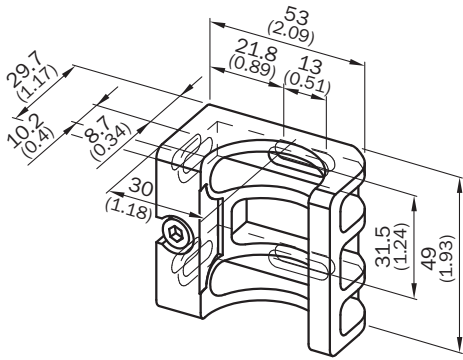

### Detailed technical data

#### Features

<b>Accessory group</b>	Mounting systems
<b>Accessory family</b>	Brackets
<b>Material</b>	Plastic
<b>Packing unit</b>	4 pieces
<b>Description</b>	FlexFix bracket for 2 devices (e.g. sender and receiver), can be aligned $\pm 15^\circ$ , including M5 screw
<b>Mounting system type</b>	Brackets

Dimensional drawing

Dimensions in mm (inch)