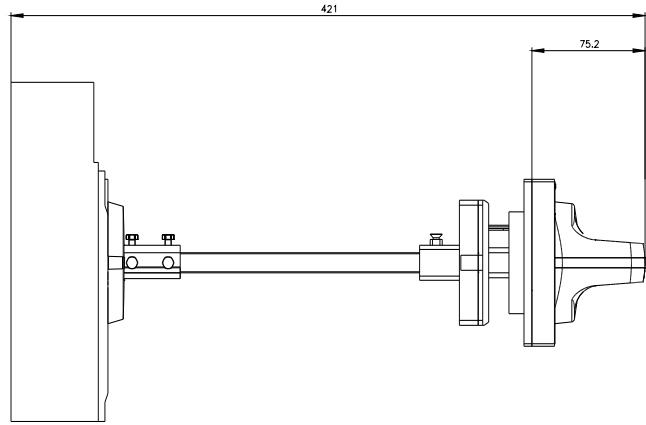

last modified:

4/3/2025