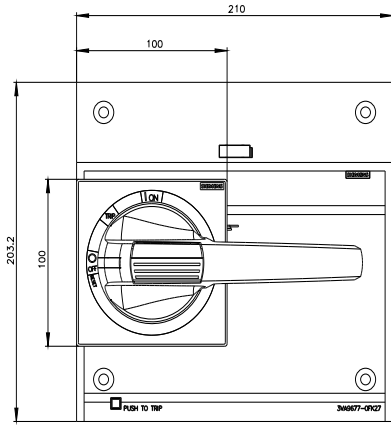

last modified:

4/3/2025