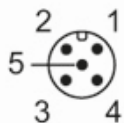

Electrical connection

Cable: 0.3 m, PVC, orange, Ø 4.9 mm; 4 x 0.34 mm² (42 x Ø 0.1 mm)

Connector: M12, straight; coding: A; Moulded body: PVC, orange; Locking: stainless steel (316L/1.4404); Sealing: EPDM; Contacts: gold-plated; Tightening torque: 0.6...1.5 Nm