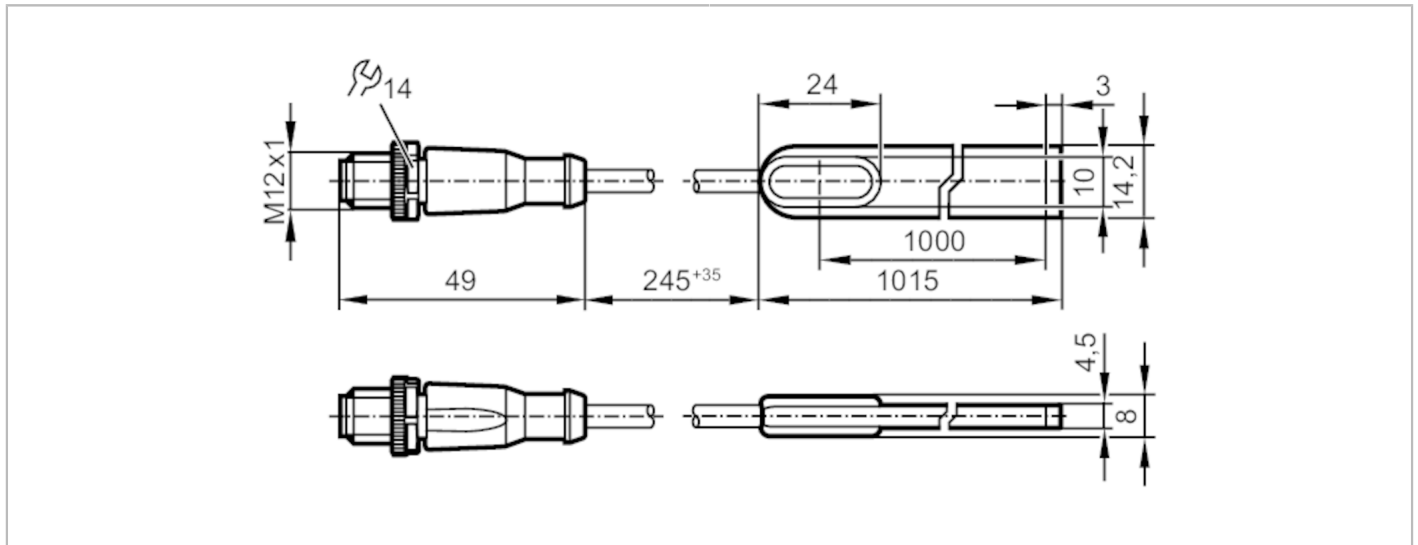

## LED strip RGBW

LED-Strip-RGBW-transp-1000mm-fb

Application	
Special feature	Free from silicone; Gold-plated contacts; Drag chain suitability
Application	signalling machine conditions; hygienic and wet areas in the food industry
Free from silicone	yes
Electrical data	
Operating voltage [V]	21.6...26.4 DC
Nominal voltage DC [V]	24; (to SELV/PELV)
Current consumption [mA]	1440
Max. current consumption [mA]	1440; (red: 320; green: 320; blue: 320; white: 480)
Colour temperature [K]	7500
Luminous flux [lm]	red: 184.96; green: 572; blue: 116; white: 768.32
Note on luminous flux [lm]	luminous flux indications refer to one meter of LED strip
Typ. lifetime [h]	38000
Inputs	
Input circuit of digital inputs	24 V PNP
Operating conditions	
Ambient temperature [°C]	-20...45
Max. relative air humidity [%]	90
Max. height above sea level [m]	4000
Protection	IP 68
Pollution degree	2
Tests / approvals	
Approval	EN 62471; IEC 62031
Mechanical data	
Weight [g]	123
Dimensions [mm]	1015 x 14.2 x 4.5
Materials	housing: TPU
Moulded-body material	PVC

## LED strip RGBW

LED-Strip-RGBW-transp-1000mm-fb

Material nut	stainless steel (316L/1.4404)	
Sealing material	EPDM	
Drag chain suitability	yes	
Drag chain suitability	bending radius for flexible use	min. 10 x cable diameter
	travel speed	max. 3.3 m/s for a horizontal travel length of 5 m and max. acceleration of 5 m/s <sup>2</sup>
	bending cycles	> 1 Mio.
	torsional strain	± 180 °/m

### Electrical connection

Cable: 0.3 m, PVC, orange, Ø 4.9 mm; 4 x 0.34 mm<sup>2</sup> (42 x Ø 0.1 mm )

Connector: M12, straight; coding: A; Moulded body: PVC, orange; Locking: stainless steel (316L/1.4404); Sealing: EPDM; Contacts: gold-plated; Tightening torque: 0.6...1.5 Nm