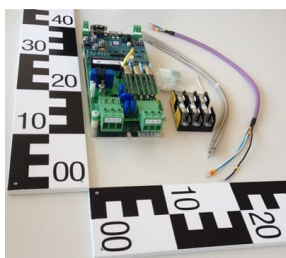

 PRODUCT-DETAILS

3ADT209022R0001

Field exciter SDCS-FEX-425-INT; Field exciter SDCS-FEX-425-INT 3x500V AC; 25A; built-in ; incl. 0,54m FEX-4-DSL Cable

General Information

Product ID	3ADT209022R0001
ABB Type Designation	Field exciter SDCS-FEX-425-INT
Catalog Description	Field exciter SDCS-FEX-425-INT; Field exciter SDCS-FEX-425-INT 3x500V AC; 25A; built-in ; incl. 0,54m FEX-4-DSL Cable

Additional Information

ABB Type Designation	Field exciter SDCS-FEX-425-INT
CN8	85044082
Core Credit	0.00
Country or Territory of Origin	Poland Germany
Customs Tariff Number	85049090
Frame Size	A
Gross Weight	1 kg
HS Code	850490 -- ELECTRICAL MACHINERY AND EQUIPMENT AND PARTS THEREOF; SOUND RECORDERS AND REPRODUCERS, TELEVISION IMAGE AND SOUND RECORDERS AND REPRODUCERS, AND PARTS AND ACCESSORIES OF SUCH ARTICLES; Electrical transformers, static

converters (for example, rectifiers) and inductors;Parts

Invoice Description	Field exciter SDCS-FEX-425-INT 3x500V AC; 25A; built-in ; incl. 0,54m FEX-4-DSL Cable
Made To Order	No
Minimum Order Quantity	1 piece
Part Type	New
Product Name	Options
Product Net Depth / Length	1 mm
Product Net Height	1 mm
Product Net Weight	2 kg
Product Net Width	1 mm
Product Type	OPTIONS
Quote Only	No
Replaced Product ID (OLD)	3ADT314500R1001
Selling Unit of Measure	piece
Stocked At (Warehouses)	Ladenburg, Germany Finland Menden, Germany New Berlin, Wisconsin, United States Beijing, China Singapore, Singapore Tokyo, Japan Finland Bangalore, India
Technical Information	SDCS-FEX-425 INT /SDCS-FEX-425
UNSPSC	39120000 39121007
WEEE B2C / B2B	Business To Business
WEEE Category	Product Not in WEEE Scope

Product specific part data

Product	Category	Drive Part Category
DCS880-S01-1190-04X0	DCS880-S	Field Exciter
DCS880-S01-1190-05X0	DCS880-S	Field Exciter
DCS880-S02-1190-04X0	DCS880-S	Field Exciter
DCS880-S02-1190-05X0	DCS880-S	Field Exciter