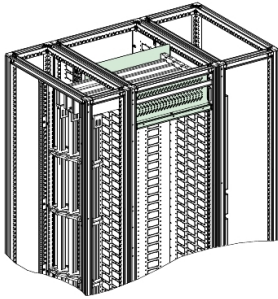

Product datasheet

Specifications

"PanelSet SFM horizontal busbar barrier 3M - form 2b - W600xD400 mm"

NSYHPF2B3M64

⚠ Discontinued on: 9 Feb 2023

⚠ Discontinued

EAN Code: 3606480850745

Main

Range	PanelSeT
Product or component type	Horizontal partition
Anwendung	Compartmentalised application
Nennmaße des Gehäuses	- H: 2000 mm W: 600 mm
Cubicle partitioning form	Form 2
Gesamtzahl 50-mm-TE	3
Mounting location	Bottom of enclosure Top of enclosure
Range compatibility	PanelSeT PanelSeT SFM
Device composition	fixing elements 1 partition panel
Quantity per set	Set of 1

Complementary

Material	Galvanised steel
Width	Nominal: 600 mm
Depth	Nominal : 400 mm

Packing Units

Unit Type of Package 1	PCE
Number of Units in Package 1	1
Package 1 Height	53.000 cm
Package 1 Width	40.000 cm
Package 1 Length	5.500 cm
Package 1 Weight	4.430 kg
Unit Type of Package 2	PAM
Number of Units in Package 2	20
Package 2 Height	45.000 cm
Package 2 Width	100.000 cm
Package 2 Length	120.000 cm
Package 2 Weight	102.000 kg