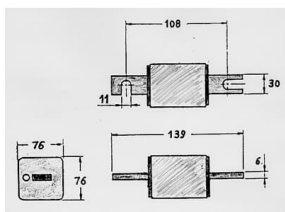

## 170M6144; FUSE

---

**General Information**

Product ID	3ADC770009P0007
ABB Type Designation	170M6144
Catalog Description	170M6144; FUSE
Long Description	170M6144

---

**Additional Information**

ABB Type Designation	170M6144
CN8	85351000
Core Credit	0.00
Country or Territory of Origin	Poland Hungary
Customs Tariff Number	85351000
Frame Size	Spare_Parts
Gross Volume	0.946 dm <sup>3</sup>
Gross Weight	1.2 kg
Invoice Description	FUSE
Made To Order	No

Minimum Order Quantity	1 piece
Order Multiple	1 piece
Package Level 1 Depth / Length	76 mm
Package Level 1 Gross Weight	1.2 kg
Package Level 1 Height	76 mm
Package Level 1 Units	1 piece
Package Level 1 Width	139 mm
Part Type	New
Product Name	FUSE
Product Net Depth / Length	76 mm
Product Net Height	76 mm
Product Net Weight	1.2 kg
Product Net Width	139 mm
Product Type	Spare_Parts
Quote Only	No
Selling Unit of Measure	piece
Stocked At (Warehouses)	Finland Menden, Germany New Berlin, Wisconsin, United States Beijing, China Singapore, Singapore Tokyo, Japan Baden, Switzerland Finland Bangalore, India
Technical Information	1250V;630A
Temperature Class Default	--
Two Speed Motor	No
UNSPSC	39120000
WEEE Category	Product Not in WEEE Scope