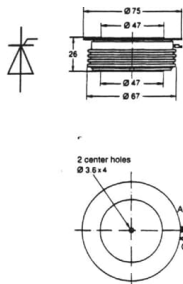

PRODUCT-DETAILS

DCA0016142P0001

5 STP 16 F 2800; THYRISTOR

General Information

Product ID	DCA0016142P0001
ABB Type Designation	5 STP 16 F 2800
Catalog Description	5 STP 16 F 2800; THYRISTOR
Long Description	5 STP 16 F 2800

Additional Information

ABB Type Designation	5 STP 16 F 2800
CN8	85413000
Core Credit	0.00
Country or Territory of Origin	Switzerland Czech Republic
Customs Tariff Number	85413000
Frame Size	Spare_Parts
Gross Weight	1.8 kg
HS Code	854130 -- ELECTRICAL MACHINERY AND EQUIPMENT AND PARTS THEREOF; SOUND RECORDERS AND REPRODUCERS, TELEVISION IMAGE AND SOUND RECORDERS AND REPRODUCERS, AND PARTS AND ACCESSORIES OF SUCH ARTICLES; Semiconductor devices (for example,