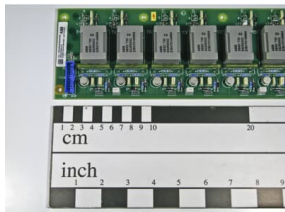

 PRODUCT-DETAILS

3BSE004939R1512

SDCS-PIN48-SD; PULSE TRANSFORMER BOARD

General Information

Product ID	3BSE004939R1512
ABB Type Designation	SDCS-PIN48-SD
Catalog Description	SDCS-PIN48-SD; PULSE TRANSFORMER BOARD
Long Description	SDCS-PIN48-SD

Additional Information

ABB Type Designation	SDCS-PIN48-SD
CN8	85049099
Country or Territory of Origin	United States Germany Thailand
Customs Tariff Number	85049090
Frame Size	Undefined
Gross Weight	0.328 kg
HS Code	850490 -- ELECTRICAL MACHINERY AND EQUIPMENT AND PARTS THEREOF; SOUND RECORDERS AND REPRODUCERS, TELEVISION IMAGE AND SOUND RECORDERS AND REPRODUCERS, AND PARTS AND ACCESSORIES OF SUCH ARTICLES;Electrical transformers, static

converters (for example, rectifiers) and inductors;Parts

Invoice Description	PULSE TRANSFORMER BOARD
Made To Order	No
Minimum Order Quantity	1 piece
Order Multiple	1 piece
Package Level 1 Gross Weight	0.328 kg
Package Level 1 Units	1 piece
Part Type	New
Product Name	PULSE TRANSFORMER BOARD
Product Net Weight	0.328 kg
Product Type	Spare_Parts
Quote Only	No
Replaced Product ID (OLD)	3BSE004939R1012
Selling Unit of Measure	piece
Stocked At (Warehouses)	Wickliffe, Ohio, United States Finland Menden, Germany New Berlin, Wisconsin, United States Beijing, China Singapore, Singapore Tokyo, Japan Finland Bangalore, India
UNSPSC	39122004
WEEE B2C / B2B	Business To Business
WEEE Category	Product Not in WEEE Scope