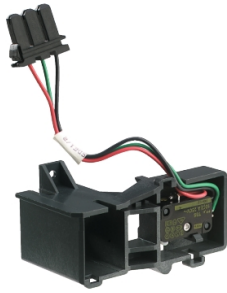

Product datasheet

Specifications

auxiliary contact - 1 SDE

Local distributor code:

387350473

48475

EAN Code: 3303430484752

Main

Product or component type	Auxiliary contact
Device short name	SDE
Range compatibility	Masterpact MasterPact NW
Signal contacts composition	1 NO/NC

Complementary

Auxiliary contacts type	Standard
Mounting mode	Drawout
[I_{th}] conventional free air thermal current	5 A
Breaking capacity (A)	AC-12: 5 A at 480 V AC 50/60 Hz AC-12: 3 A at 690 V AC 50/60 Hz AC-12: 5 A at 240/380 V AC 50/60 Hz DC-12: 0.15 A at 250 V DC DC-12: 3 A at 24/48 V DC DC-12: 0.3 A at 125 V DC
Minimum load	100 mA at 24 V

Packing Units

Unit Type of Package 1	PCE
Number of Units in Package 1	1
Package 1 Height	3.5 cm
Package 1 Width	4.0 cm
Package 1 Length	7.3 cm
Package 1 Weight	70.0 g

Logistical informations

Country of origin	FR

Contractual warranty

Warranty (in months)	18