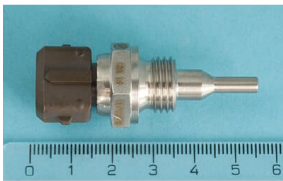

 PRODUCT-DETAILS

3BHB017086R0001

PT100 JUMO; TEMPERATURE SENSO

General Information

Product ID	3BHB017086R0001
ABB Type Designation	PT100 JUMO
Catalog Description	PT100 JUMO; TEMPERATURE SENSO
Long Description	PT100 JUMO

Additional Information

ABB Type Designation	PT100 JUMO
CN8	90321080
Country or Territory of Origin	United States Switzerland
Customs Tariff Number	90321080
Frame Size	Spare_Parts
Gross Volume	0 m³
Gross Weight	0.03 kg
Invoice Description	TEMPERATURE SENSO
Made To Order	No
Minimum Order Quantity	1 piece
Order Multiple	1 piece

Package Level 1 Gross Weight	0.03 kg
Package Level 1 Units	1 piece
Part Type	New
Product Name	TEMPERATURE SENSO
Product Net Weight	0.03 kg
Product Type	Spare_Parts
Quote Only	No
Selling Unit of Measure	piece
Stocked At (Warehouses)	Wickliffe, Ohio, United States Finland New Berlin, Wisconsin, United States Beijing, China Singapore, Singapore Tokyo, Japan Finland Bangalore, India
UNSPSC	39120000
WEEE B2C / B2B	Business To Business
WEEE Category	Product Not in WEEE Scope