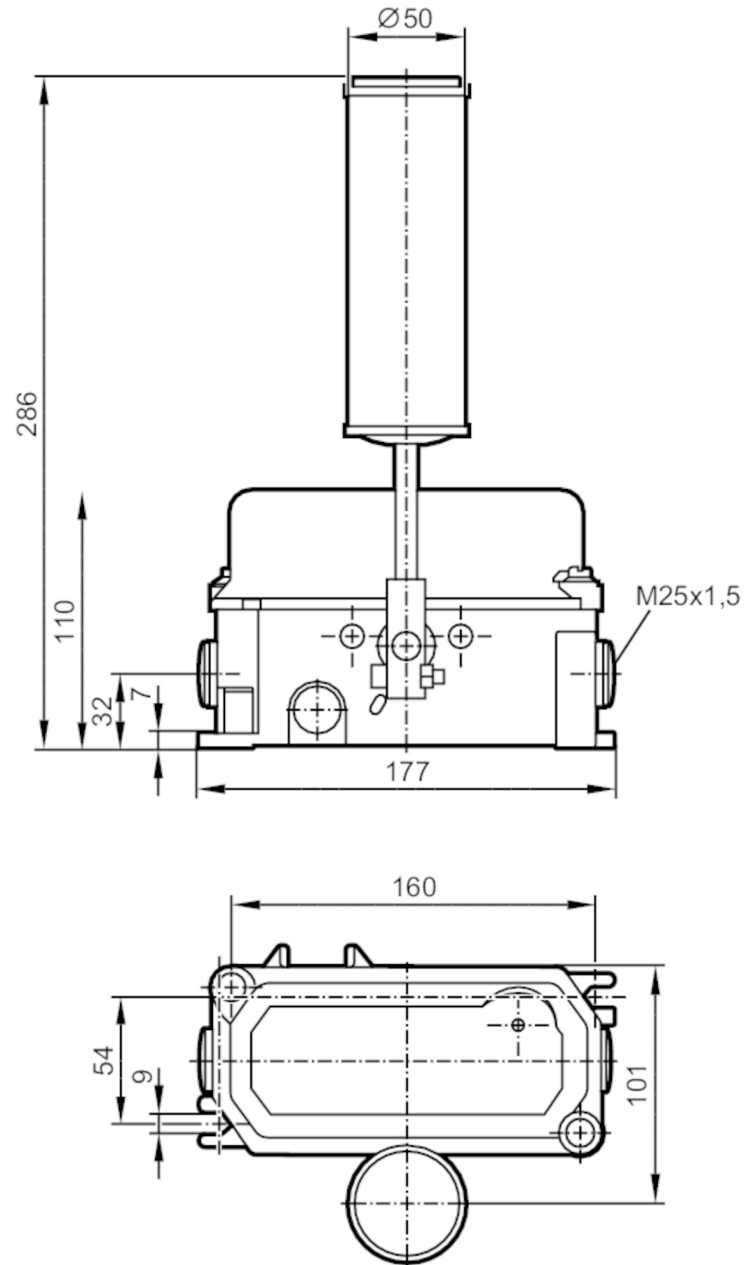

## Belt drift switch

Belt misalignment switch

### Mechanical data

Weight [g] 2325