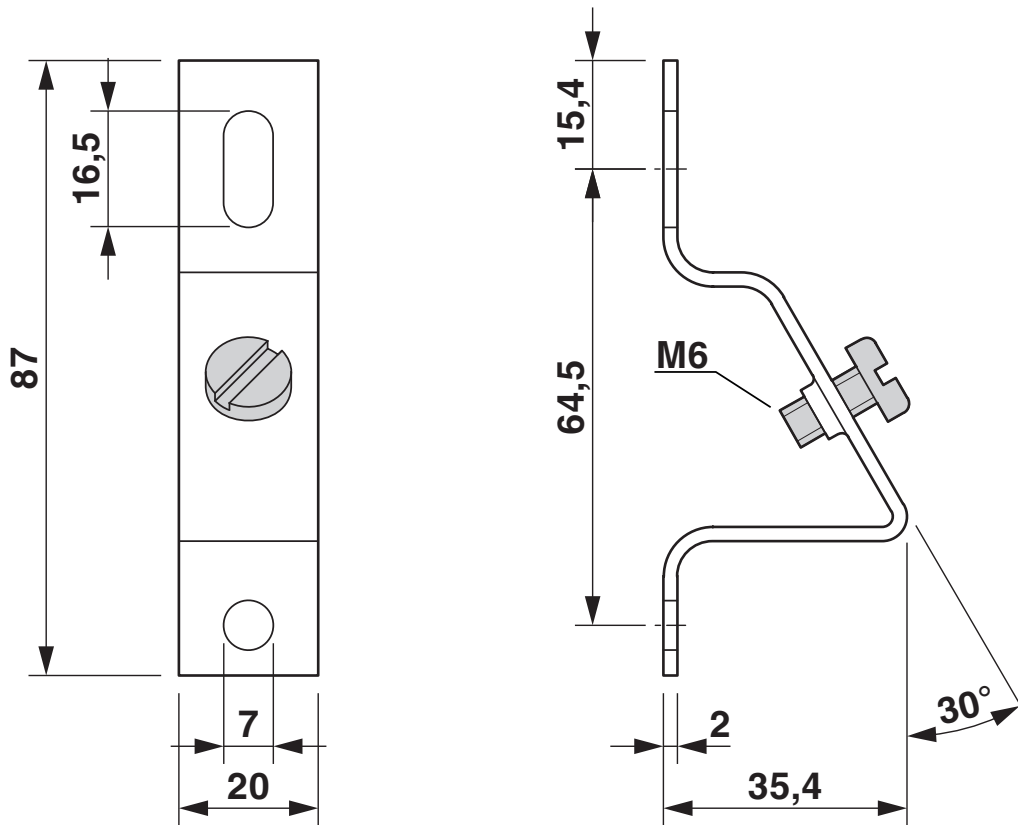

Angled brackets with M 6 screw, for fixing DIN rails at an angle of 30°, height: 35.4 mm

Your advantages

- The BG/S brackets can be used to fix DIN rails at a distance from the mounting surface
- 30° tilt angle

Commercial data

Item number	1201086
Packing unit	10 pc
Minimum order quantity	10 pc
Sales key	BE7112
Product key	BE7112
GTIN	4017918017200
Weight per piece (including packing)	43.25 g
Weight per piece (excluding packing)	42.279 g
Customs tariff number	73269098
Country of origin	DE

BG/S - Angled brackets

1201086

<https://www.phoenixcontact.com/gb/products/1201086>

Technical data

Dimensions

Dimensional drawing	
Width	19.7 mm
Height	87 mm
Depth	35.4 mm
Length	87 mm

Material specifications

Color	silver-colored
Material	Steel

Mounting

Mounting type	screws
---------------	--------

BG/S - Angled brackets

1201086

<https://www.phoenixcontact.com/gb/products/1201086>

Drawings

Dimensional drawing