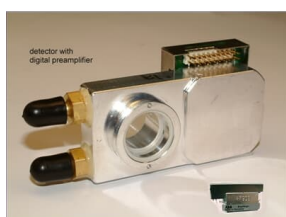

 PRODUCT-DETAILS

769120

Detector CO (Uras26)

General Information

Product ID:	769120
ABB Type Designation:	-
Catalog Description:	Detector CO (Uras26)
Display Name:	769120

Additional Information

ABB Type Designation:	-
Consumption Information:	recommended part
Core Credit:	0.00
Country or Territory of Origin:	Germany United States
Customs Tariff Number:	90279000
Frame Size:	Spare_Parts
Gross Volume:	0.22 dm ³
Gross Weight:	0.25 kg
Invoice Description:	Detector CO (Uras26)

Made To Order:	No
Minimum Order Quantity:	1 piece
Order Multiple:	1 piece
Package Level 1 Depth / Length:	11 cm
Package Level 1 Gross Weight:	0.25 kg
Package Level 1 Height:	4 cm
Package Level 1 Units:	1 piece
Package Level 1 Width:	5 cm
Part Type:	New
Product Name:	-
Product Net Depth / Length:	11 cm
Product Net Height:	4 cm
Product Net Weight:	0.18 kg
Product Net Width:	5 cm
Product Type:	Spare_Parts
Qualifications:	Expert
Quote Only:	No
Recommended Amount:	0.3 year
Replaced Product ID (OLD):	0769120
Selling Unit of Measure:	piece
Stocked At (Warehouses):	Menden, Germany
Technical Information:	detector CO (Uras26) with digital preamplifier
UNSPSC:	32101519
WEEE Category:	Product Not in WEEE Scope

Product specific part data

Identifier	Category	Measurement Products Part Category
9AAC176464	Uras26	Detector
9AAC176473	Uras26	Detector
9AAC176612	Combi-Module EGA	Detector
9AAC176621	Uras26	Detector

Categories