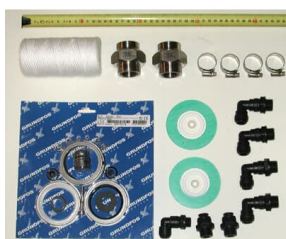

PRODUCT-DETAILS

SW-190120**WCU SW-190120; REPAIR KIT FOR W. ACS1000****General Information**

Product ID:	SW-190120
ABB Type Designation:	WCU SW-190120
Catalog Description:	WCU SW-190120; REPAIR KIT FOR W. ACS1000
Long Description:	WCU SW-190120
Display Name:	SW-190120

Additional Information

ABB Type Designation:	WCU SW-190120
CN8:	40169300
Core Credit:	0.00
Country or Territory of Origin:	Sweden
Customs Tariff Number:	40169300
Frame Size:	Spare_Parts
Gross Volume:	0 m ³
Gross Weight:	1.07 kg

HS Code:	401693 -- RUBBER AND ARTICLES THEREOF;Other articles of vulcanised rubber other than hard rubber;Other;Gaskets, washers and other seals		
Invoice Description:	REPAIR KIT FOR W. ACS1000		
Made To Order:	No		
Minimum Order Quantity:	1 piece		
Order Multiple:	1 piece		
Package Level 1 Gross Weight:	1.07 kg		
Package Level 1 Units:	1 piece		
Part Type:	New		
Product Name:	REPAIR KIT FOR W. ACS1000		
Product Net Weight:	1.07 kg		
Product Type:	Spare_Parts		
Quote Only:	No		
Selling Unit of Measure:	piece		
Stocked At (Warehouses):	Finland New Berlin,Wisconsin, United States Beijing, China Singapore, Singapore Tokyo, Japan Finland Bangalore, India		
Technical Information:	Repair Kit includes the following: 3650026 FITTING FOR HEAT-EX 2 pcs 3820077 GASKET FOR ABOVE 2 pcs 8810018 MECHANICAL SEAL PUMP 1 pc 9620011 HOSE CLAMP OMR19-28 4 pcs 3630060 ELBOW COUPLING 12MM-1/2" MALE 4 pcs 3630061 STRAIGHT COUPLING 12MM-1/2" MALE 2 pcs 3630067 ELBOW COUPLING 10MM-3/8" MALE 1 pc 2500031 FILTER CARTRIDGE 5", 20µm, PP 1 pc 3820013 FLANGE GASKET DN 32 2 pcs 3820052 PTFE GASKET PRESSURE CONNECTOR 2 pcs 13.06.2014/GI		
UNSPSC:	26101400		
WEEE B2C / B2B:	Business To Business		
WEEE Category:	Product Not in WEEE Scope		