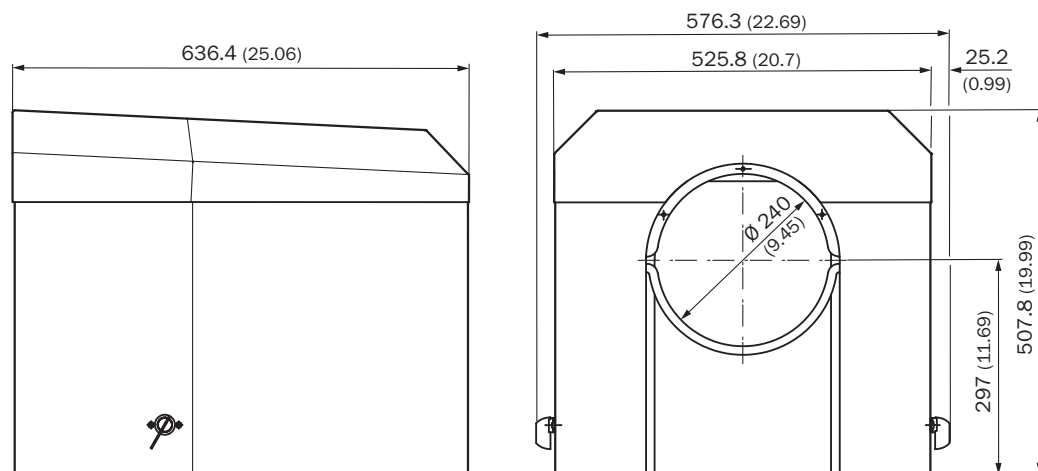

### Detailed technical data

weather hood for analyzer unit

Dimensions in mm (inch)