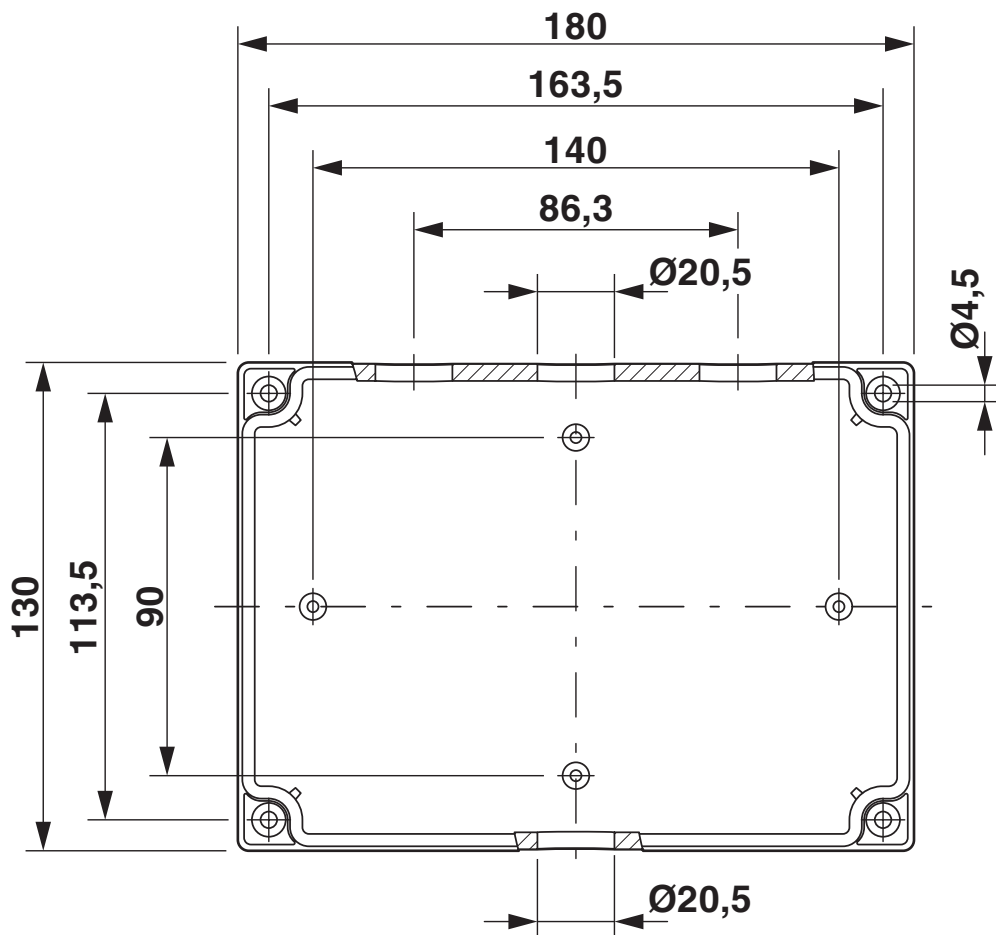

### Dimensions

Dimensional drawing	
Width	180 mm
Height	130 mm
Depth	100 mm

## Drawings

Dimensional drawing