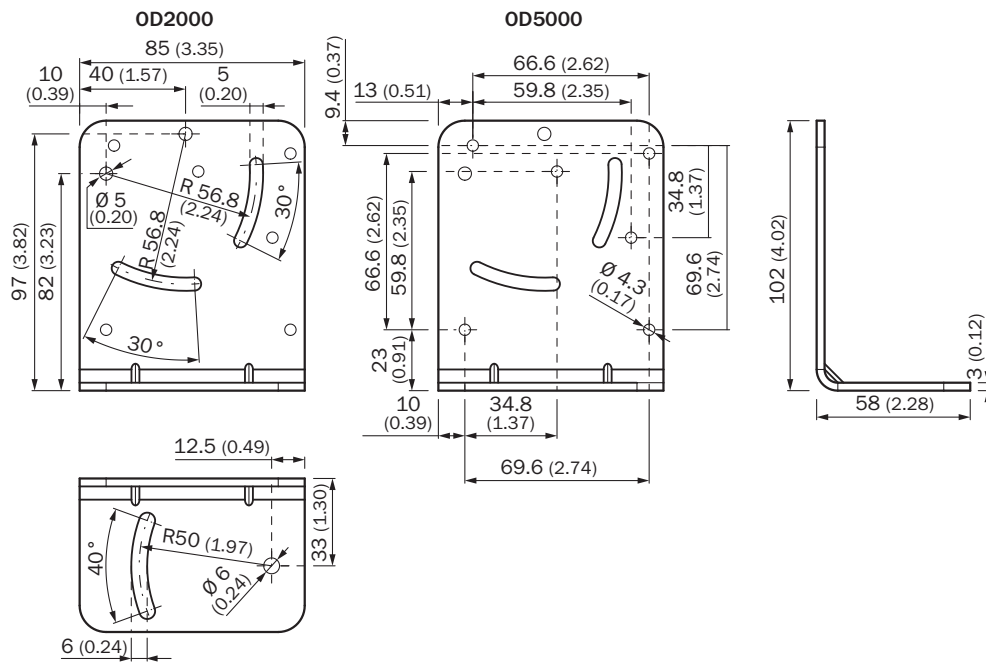

BEF-WN-OD2000

Brackets

MOUNTING SYSTEMS

SICK
Sensor Intelligence.

Illustration may differ

Ordering information

Type	part no.
BEF-WN-OD2000	4112929

Other models and accessories → www.sick.com/Brackets

Detailed technical data

Features

Accessory group	Mounting systems
Accessory family	Brackets
Description	Stainless-steel mounting bracket
Material	Stainless steel
Mounting system type	Brackets

Classifications

Dimensional drawing

Dimensions in mm (inch)

SICK AT A GLANCE

SICK is one of the leading manufacturers of intelligent sensors and sensor solutions for industrial applications. A unique range of products and services creates the perfect basis for controlling processes securely and efficiently, protecting individuals from accidents and preventing damage to the environment.