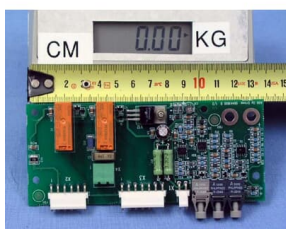

## ACHM-01C; CHARGING CONTROL BOARD

---

**General Information**

Product ID:	68449022
ABB Type Designation:	ACHM-01C
Catalog Description:	ACHM-01C; CHARGING CONTROL BOARD
Long Description:	ACHM-01C
Display Name:	68449022