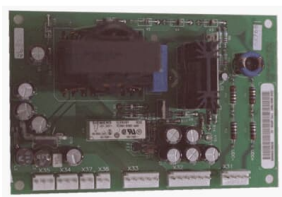

PRODUCT-DETAILS

58923818**POW.SUPPLY BOARD NPOW-42 SP KIT****General Information**

Product ID:	58923818
ABB Type Designation:	-
Catalog Description:	POW.SUPPLY BOARD NPOW-42 SP KIT
Display Name:	58923818

Additional Information

ABB Type Designation:	-
CN8:	85049099
Country of Origin:	Finland
Customs Tariff Number:	85049090
Frame Size:	Spare_Parts
Gross Volume:	0.01 m ³
Gross Weight:	0.22 kg
Invoice Description:	POW.SUPPLY BOARD NPOW-42 SP KIT
Made To Order:	No

Minimum Order Quantity:	1 piece
Order Multiple:	1 piece
Package Level 1 Gross Weight:	0.22 kg
Package Level 1 Units:	1 piece
Part Type:	New
Product Name:	POW.SUPPLY BOARD NPOW-42 SP KIT
Product Net Weight:	0.2 kg
Product Type:	Spare_Parts
Quote Only:	No
Replacement Product ID (NEW):	64113593
Selling Unit of Measure:	piece
UNSPSC:	39122004
WEEE B2C / B2B:	Business To Business
WEEE Category:	Product Not in WEEE Scope