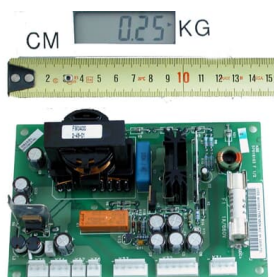

 PRODUCT-DETAILS

64113593

NPOW-42C; POWER SUPPLY BOAR

General Information

| | |
|------------------------------|-----------------------------|
| Product ID: | 64113593 |
| ABB Type Designation: | NPOW-42C |
| Catalog Description: | NPOW-42C; POWER SUPPLY BOAR |
| Long Description: | NPOW-42C |
| Display Name: | 64113593 |

Additional Information

| | |
|-------------------------------|---------------------|
| ABB Type Designation: | NPOW-42C |
| CN8: | 85049099 |
| Core Credit: | 0.00 |
| Country of Origin: | Finland |
| Customs Tariff Number: | 85049090 |
| Frame Size: | Spare_Parts |
| Gross Volume: | 0.01 m ³ |
| Gross Weight: | 0.33 kg |

| | |
|--|---|
| Invoice Description: | POWER SUPPLY BOAR |
| Made To Order: | No |
| Minimum Order Quantity: | 1 piece |
| Order Multiple: | 1 piece |
| Package Level 1 Depth / Length: | 152 mm |
| Package Level 1 Gross Weight: | 0.33 kg |
| Package Level 1 Height: | 70 mm |
| Package Level 1 Units: | 1 piece |
| Package Level 1 Width: | 100 mm |
| Part Type: | New |
| Product Name: | POWER SUPPLY BOAR |
| Product Net Depth / Length: | 152 mm |
| Product Net Height: | 70 mm |
| Product Net Weight: | 0.3 kg |
| Product Net Width: | 100 mm |
| Product Type: | Spare_Parts |
| Quote Only: | No |
| Replaced Product ID (OLD): | 58907308 3AFE58907308 58923818 |
| Selling Unit of Measure: | piece |
| Stocked At (Warehouses): | Finland New Berlin,Wisconsin, United States Beijing, China Singapore, Singapore Tokyo, Japan Finland Bangalore, India |
| Technical Information: | NPOW-42C |
| Temperature Class Default: | -- |
| Two Speed Motor: | No |
| UNSPSC: | 39122004 |
| WEEE B2C / B2B: | Business To Business |
| WEEE Category: | Product Not in WEEE Scope |