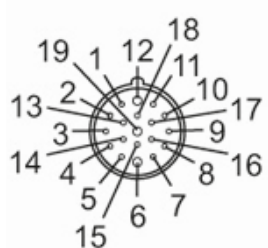

E10887

Wirable socket

SDOGK190MSSFKPG

Electrical data

Operating voltage	[V]	10...30 DC
Max. current load total	[A]	7.5

Operating conditions

Ambient temperature	[°C]	-25...90
Protection		IP 65

Mechanical data

Weight	[g]	82.6
Dimensions	[mm]	26 x 26 x 49
Materials		brass nickel-plated
Material nut		brass

Remarks

Pack quantity		1 pcs.
---------------	--	--------

Electrical connection

soldering: ...1 mm²; Cable sheath: Ø 10...14 mm

Electrical connection - socket

Connector: 1 x M23, straight; Moulded body: brass, nickel-plated; Locking: brass, nickel-plated

E10887

Wirable socket

SDOGK190MSSFKPG

Connection