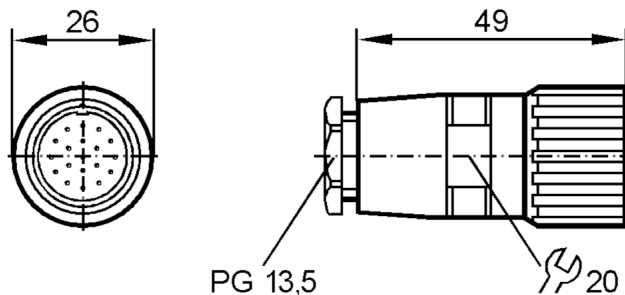

E10887

Wirable socket

SDOGK190MSSFKPG

Electrical data

Operating voltage	[V]	10...30 DC
Max. current load total	[A]	7.5

Operating conditions

Ambient temperature	[°C]	-25...90
Protection		IP 65

Mechanical data

Weight	[g]	82.6
Dimensions	[mm]	26 x 26 x 49
Materials		brass nickel-plated
Material nut		brass

Remarks

Pack quantity		1 pcs.
---------------	--	--------

Electrical connection

soldering: ...1 mm²; Cable sheath: Ø 10...14 mm

Electrical connection - socket

Connector: 1 x M23, straight; Moulded body: brass, nickel-plated; Locking: brass, nickel-plated

E10887

Wirable socket

SDOGK190MSSFKPG

Connection