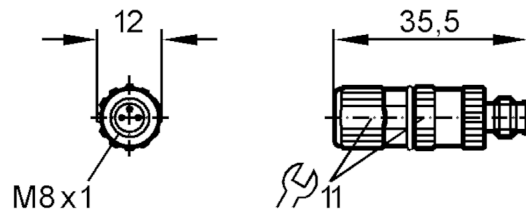

E11550

Wirable plug

SSTGF030MSSFPKG

Electrical data

Operating voltage	[V]	< 50 AC / < 75 DC
Protection class		III
Max. current load total	[A]	4

Operating conditions

Ambient temperature	[°C]	-25...90
Protection		IP 68

Mechanical data

Weight	[g]	14.8
Materials		PA
Material nut		brass

Remarks

Pack quantity		1 pcs.
---------------	--	--------

Electrical connection

insulation displacement technology: 0.14...0.38 mm²; Core insulation: PVC, TPE; (Ø 1.0...1.6 mm); Cable sheath: Ø 3...5 mm

Electrical connection - plug

Connector: 1 x M8, straight; Moulded body: PA; Locking: brass, nickel-plated; Contacts: gold-plated

E11550

Wirable plug

SSTGF030MSSFPKG

Connection