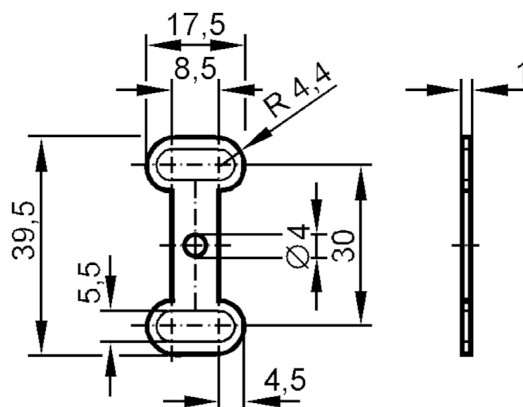

E11310

Reinforcement bracket

MOUNTING PLATE IND

Operating conditions

Ambient temperature [°C] -20...60

Mechanical data

Weight [g] 16.6

Materials stainless steel (1.4571/316Ti)

Accessories

Accessories (supplied) socket head screws: 2 x M5 x 35
washers: 2

Remarks

Pack quantity 1 pcs.